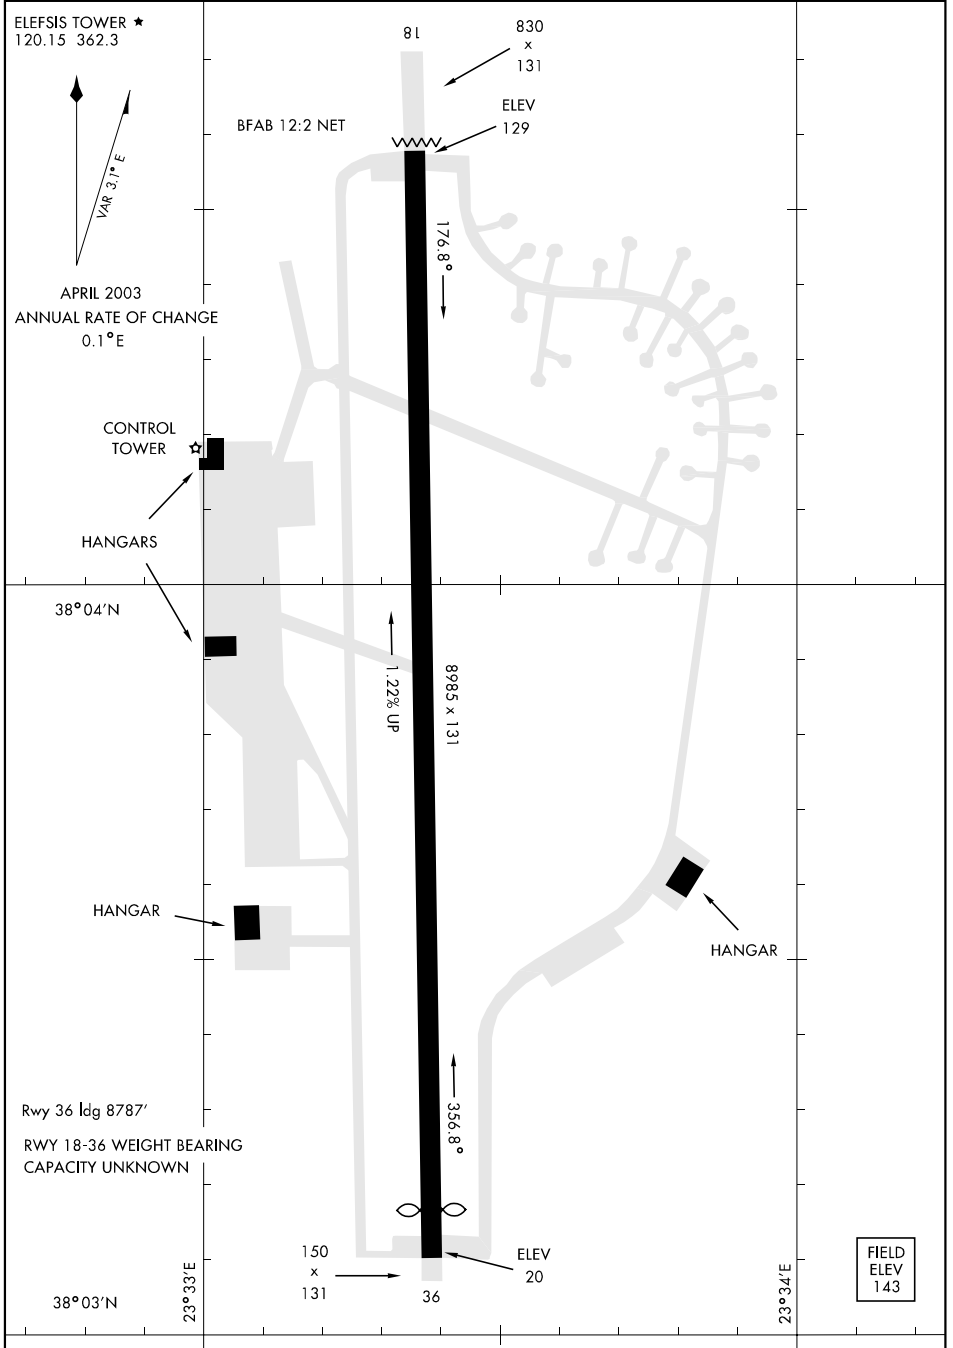

# AIRPORT DIAGRAM

[USN] AFD-1731 (GR)

ELEFSIS (LGEL)

ELEFSIS, GREECE

# AIRPORT DIAGRAM

ELEFSIS, GREECE

ELEFSIS (LGEL)

Effective 31 AUG 2006 - 28 SEP 2006