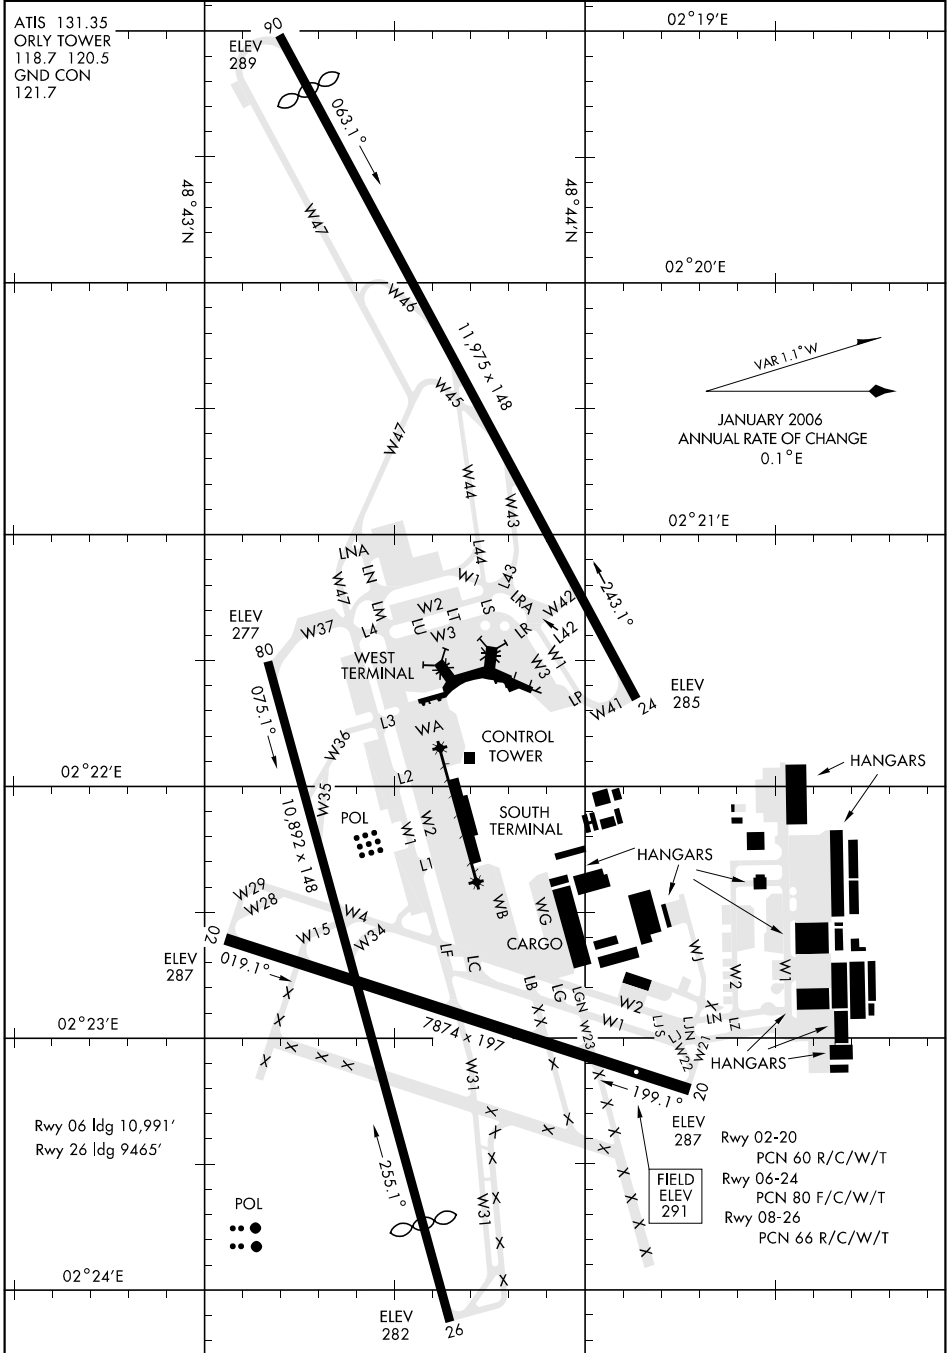

AIRPORT DIAGRAM

[USAF] AFD-6752 (FR)

ONLY (LFPO)

PARIS, FRANCE

AIRPORT DIAGRAM

WGS DATUM

PARIS, FRANCE

ONLY (LFPO)