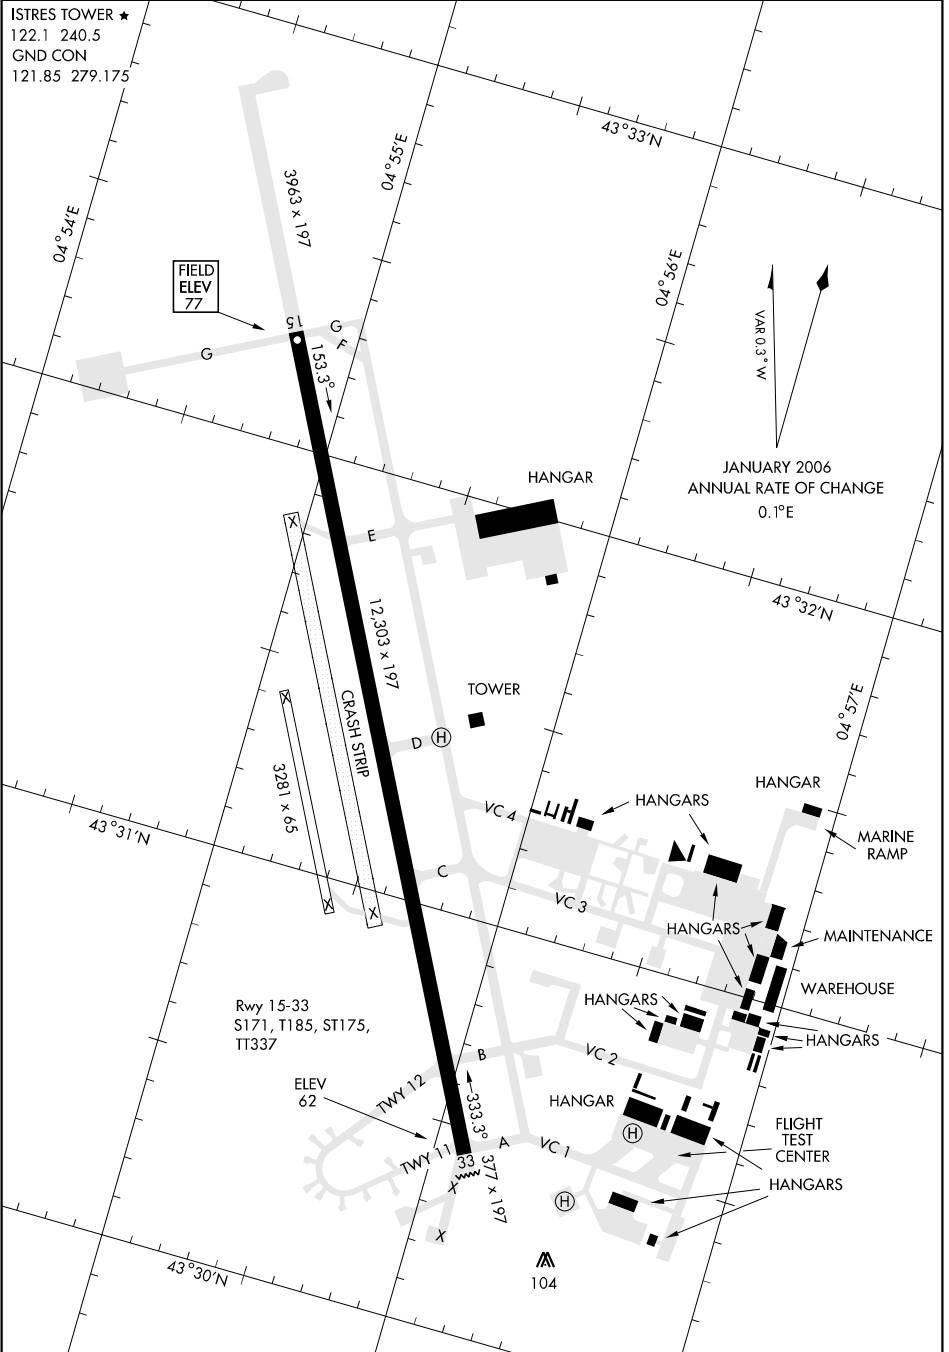

# AIRPORT DIAGRAM

[USAF] AFD-1936 [FAF]

LE TUBE (LFMI)  
ISTRES, FRANCE

# AIRPORT DIAGRAM

WGS DATUM

ISTRES, FRANCE  
LE TUBE (LFMI)

Effective 31 AUG 2006 - 28 SEP 2006