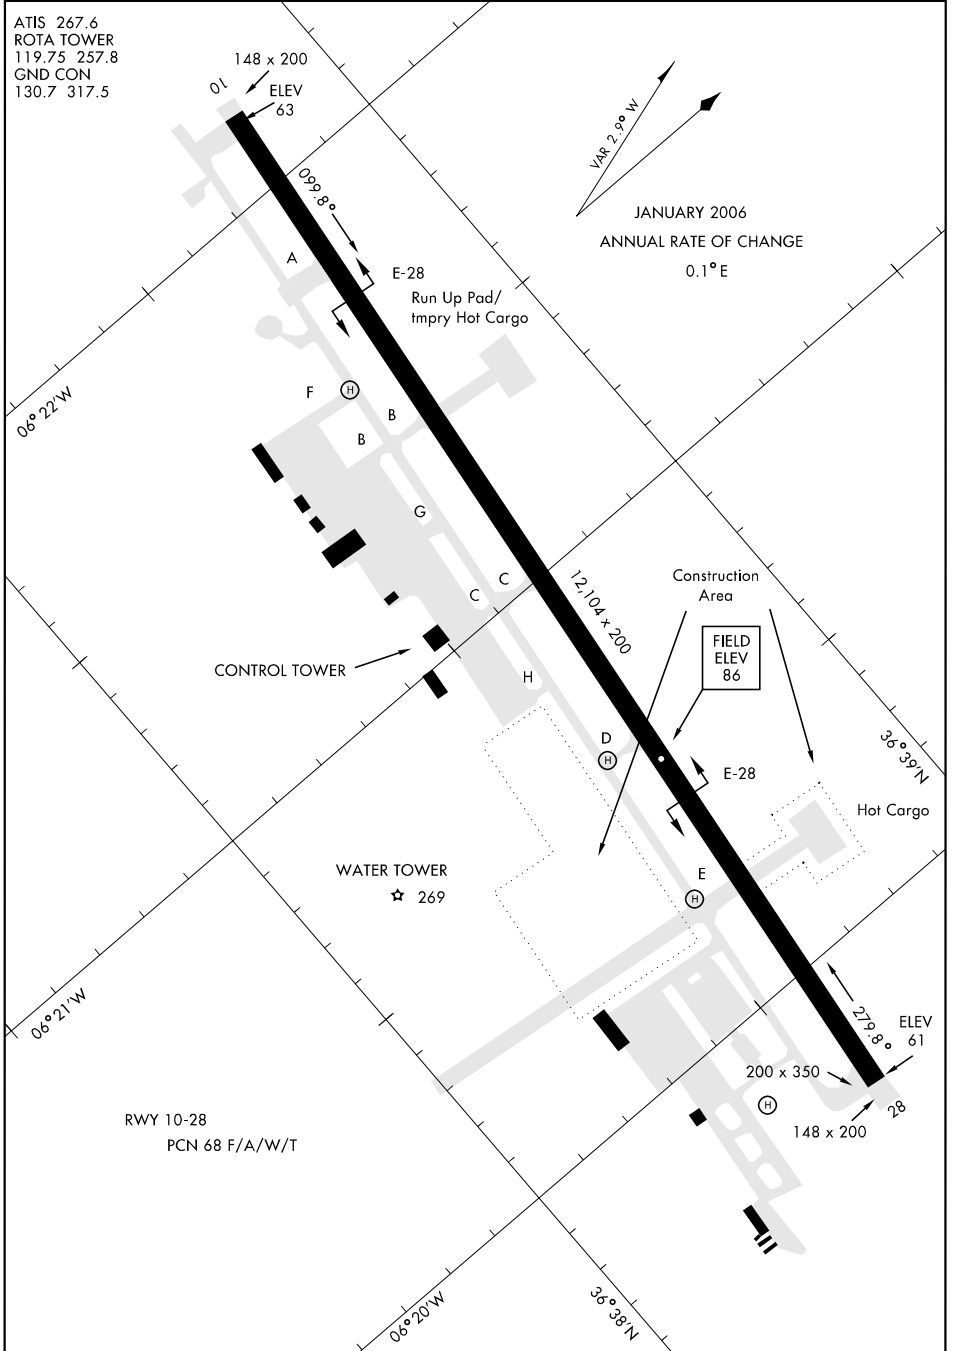

AIRPORT DIAGRAM

AFD-2742 [USN]

ROTA NS (LERT)

ROTA, SPAIN

ATIS 267.6
ROTA TOWER
119.75 257.8
GND CON
130.7 317.5

AIRPORT DIAGRAM

ROTA, SPAIN

ROTA NS (LERT)