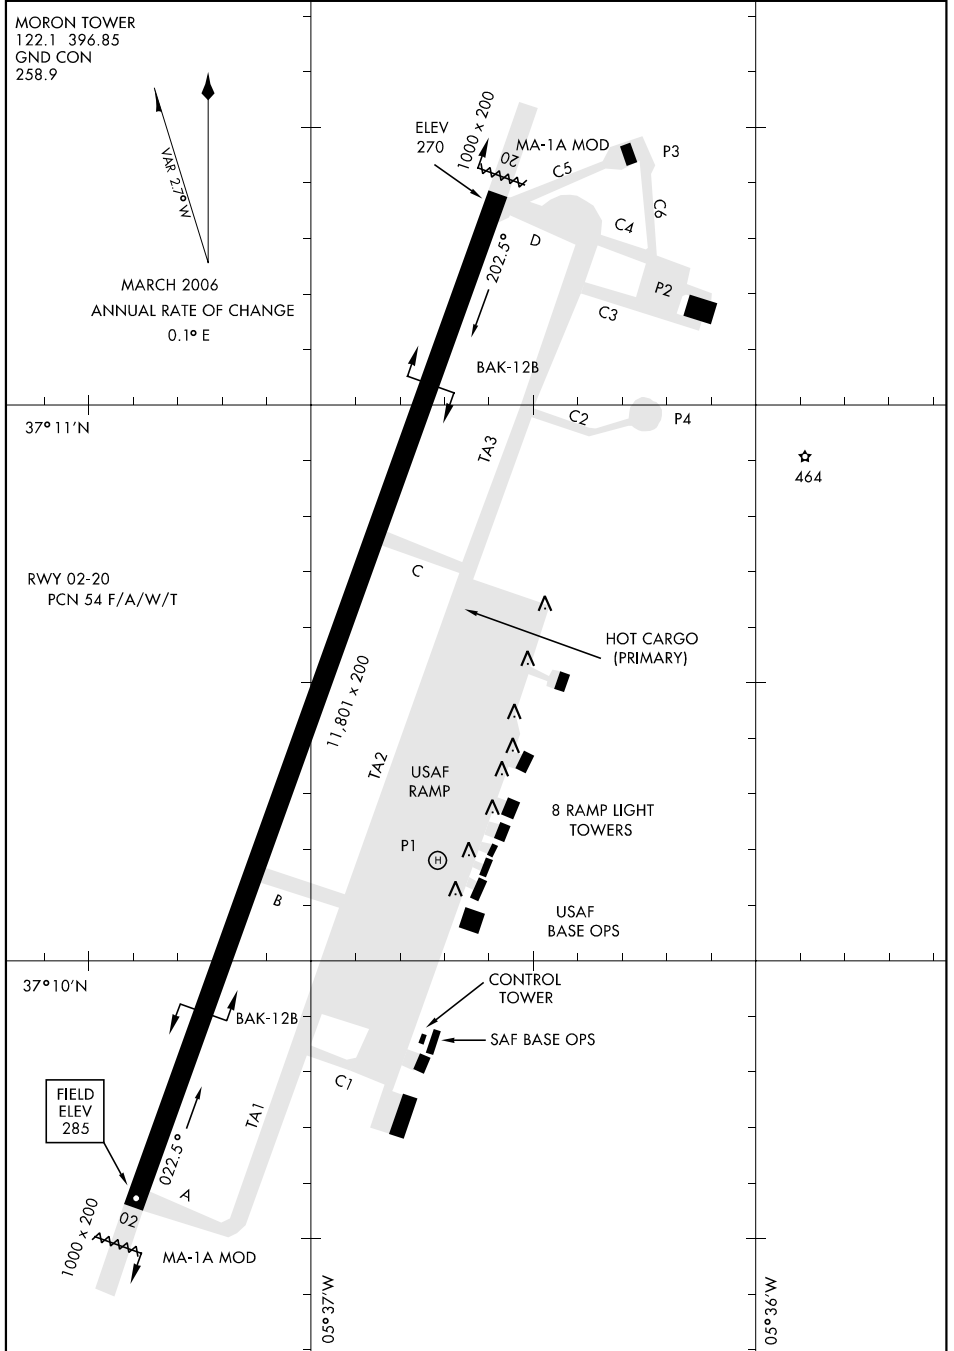

AIRPORT DIAGRAM

AFD-2722 [USAF]

MORON AB (LEMO)

SEVILLA, SPAIN

AIRPORT DIAGRAM

SEVILLA, SPAIN

MORON AB (LEMO)

Effective 31 AUG 2006 - 28 SEP 2006