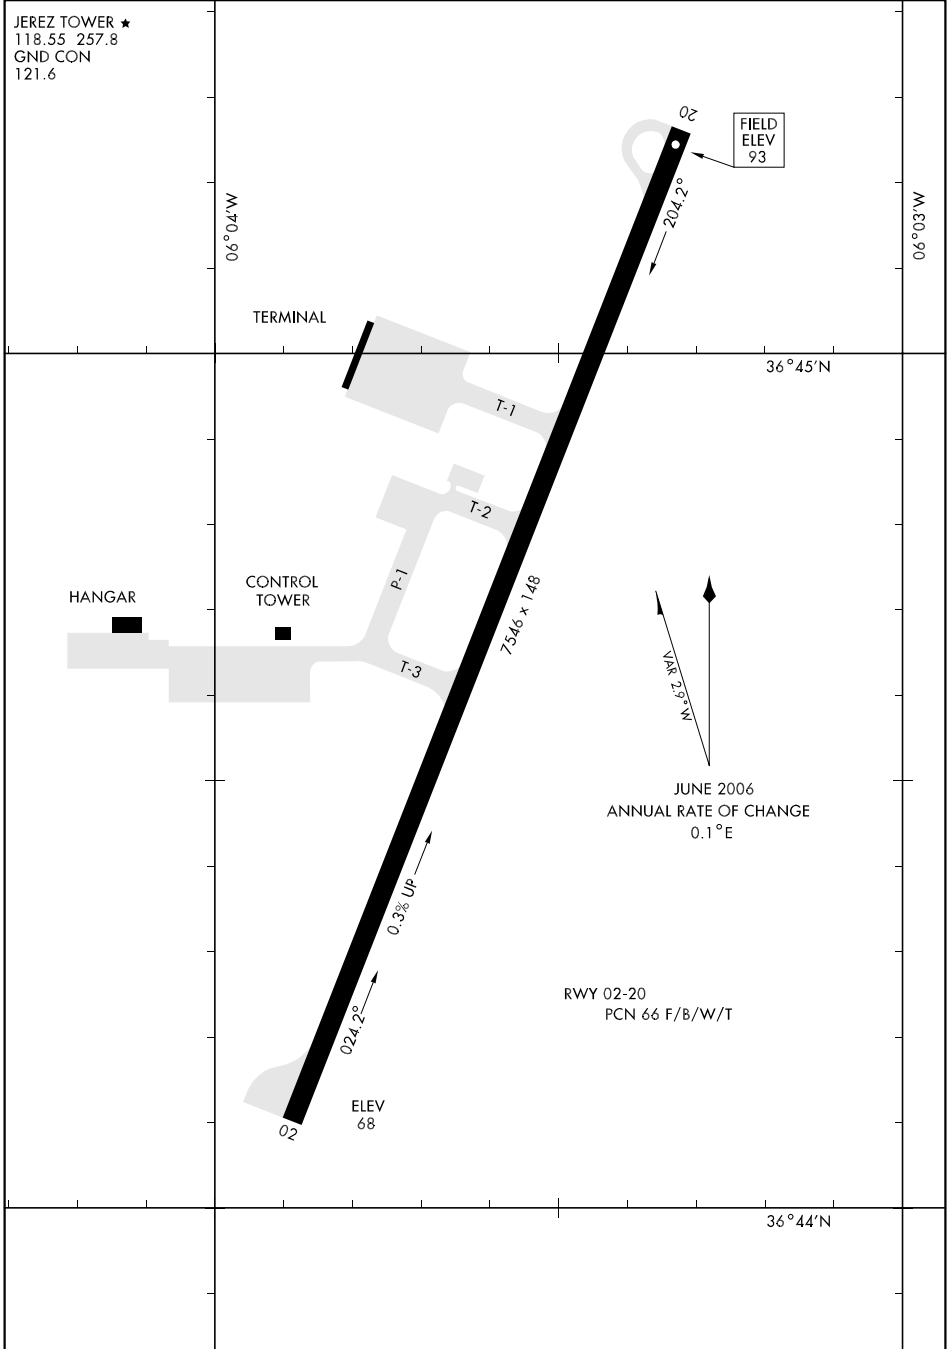

# AIRPORT DIAGRAM

[USN] AFD-3045 (SP)

JEREZ (LEJR)

JEREZ, SPAIN

JEREZ TOWER ★  
118.55 257.8  
GND CON  
121.6

# AIRPORT DIAGRAM

WGS DATUM

JEREZ, SPAIN

JEREZ (LEJR)

Effective 31 AUG 2006 - 28 SEP 2006