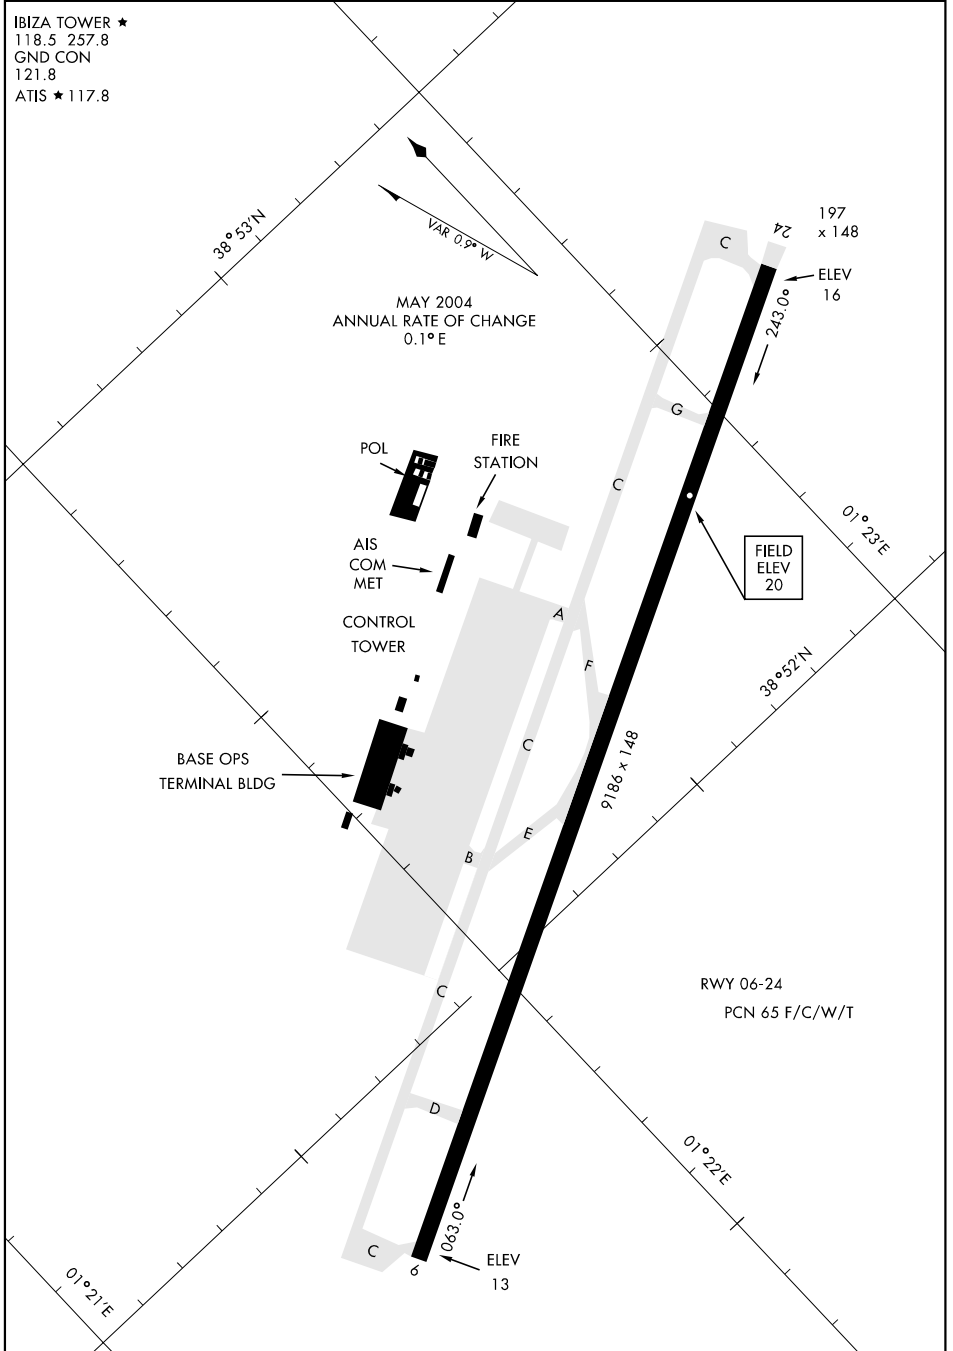

AIRPORT DIAGRAM

[USN] AFD-3478

IBIZA (LEIB)

IBIZA, SPAIN

IBIZA TOWER ★
 118.5 257.8
 GND CON
 121.8
 ATIS ★ 117.8

AIRPORT DIAGRAM

IBIZA, SPAIN

IBIZA (LEIB)