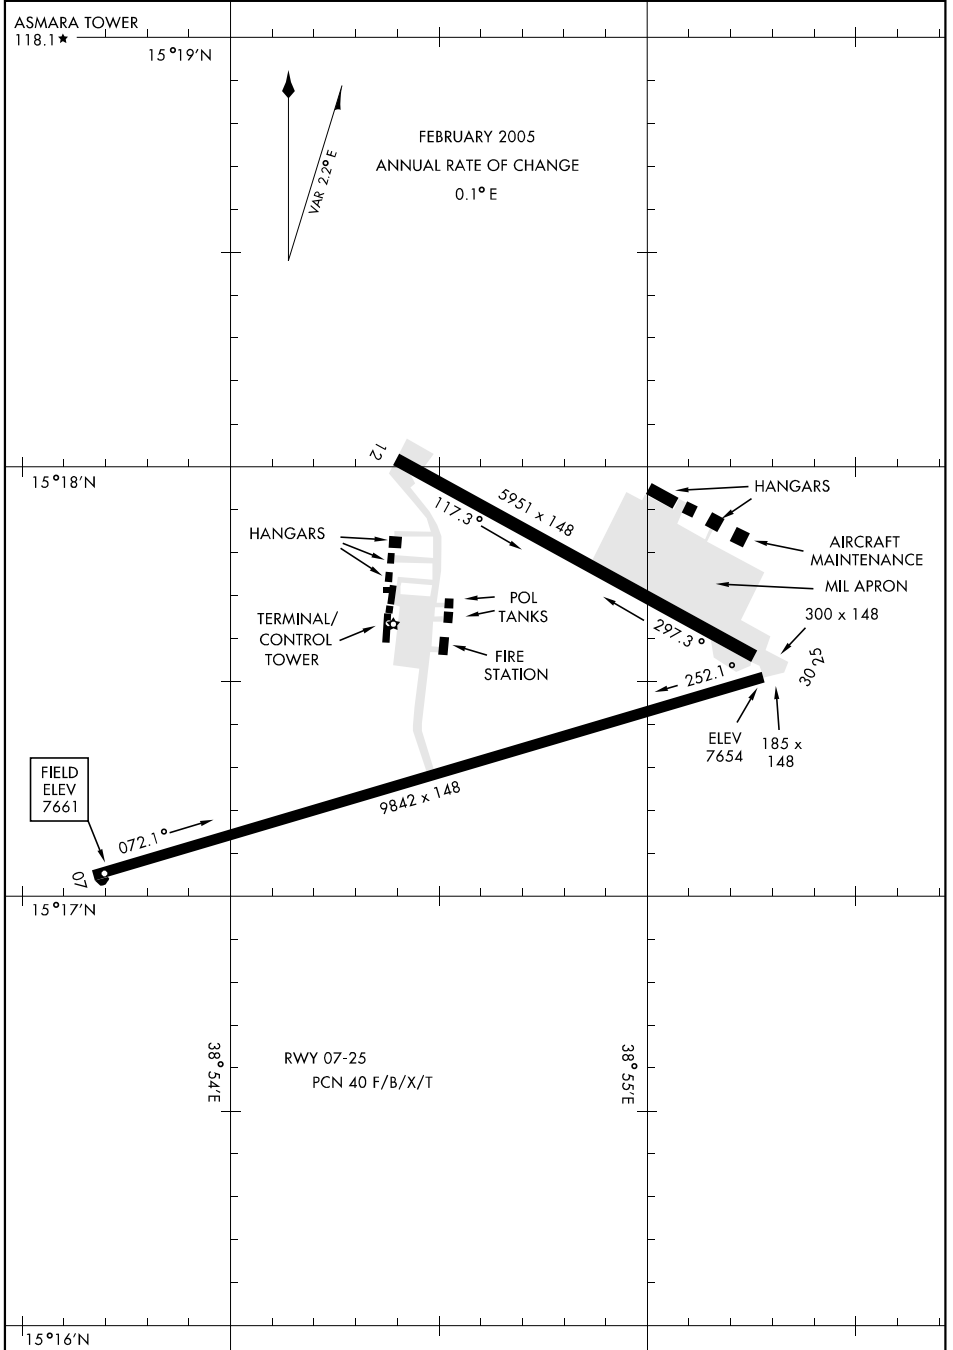

AIRPORT DIAGRAM

[USN] AFD-2573 (ER)

ASMARA INTL (HHAS)

ASMARA, ERITREA

AIRPORT DIAGRAM

ASMARA, ERITREA

ASMARA INTL (HHAS)

Effective 31 AUG 2006 - 28 SEP 2006