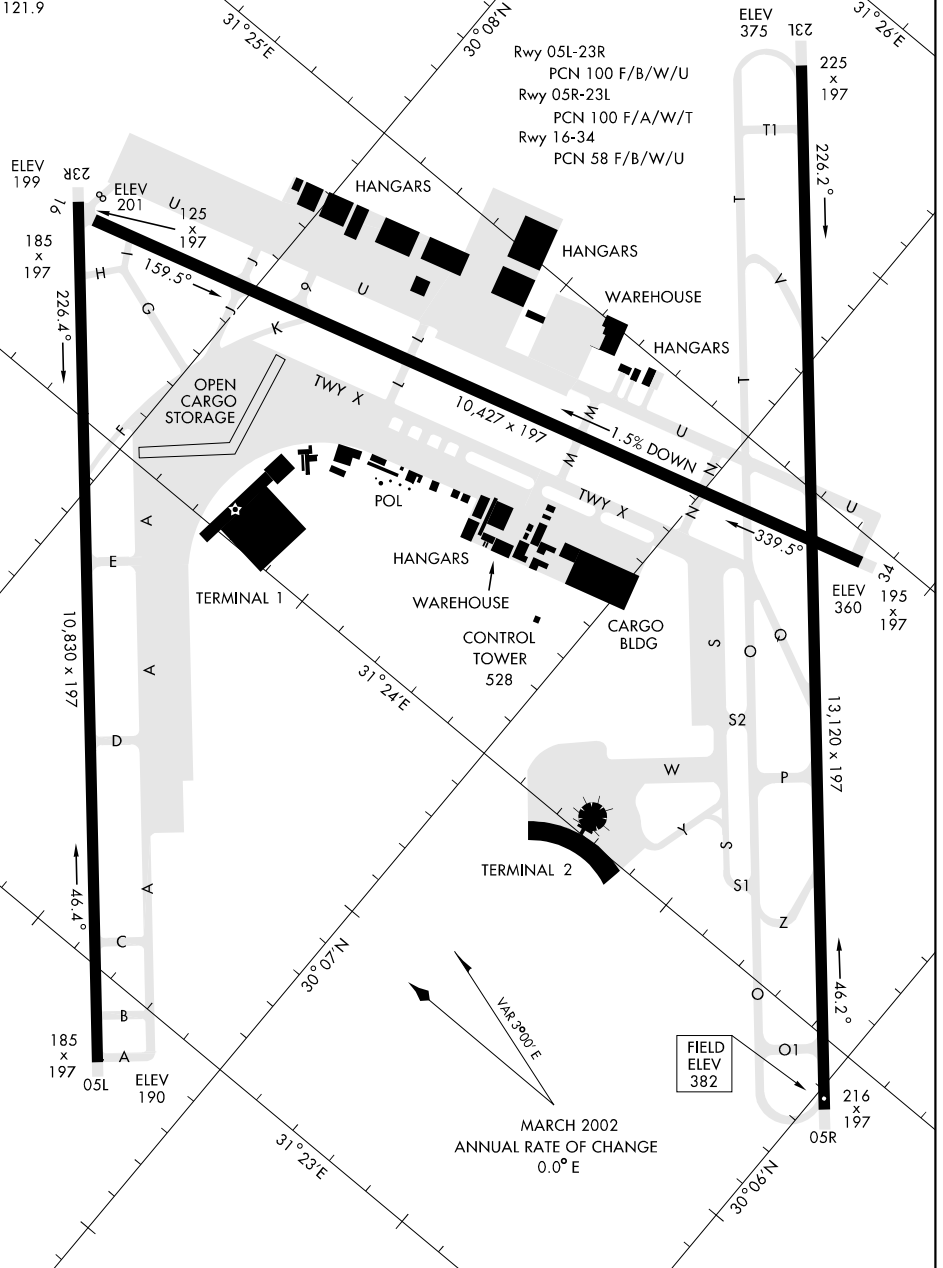

AIRPORT DIAGRAM

AFD-1296 [USN]

CAIRO INTL (HECA)

CAIRO, EGYPT

ATIS 122.6
 CAIRO TOWER 118.1
 GND CON 121.9

AIRPORT DIAGRAM

WGS DATUM

CAIRO, EGYPT