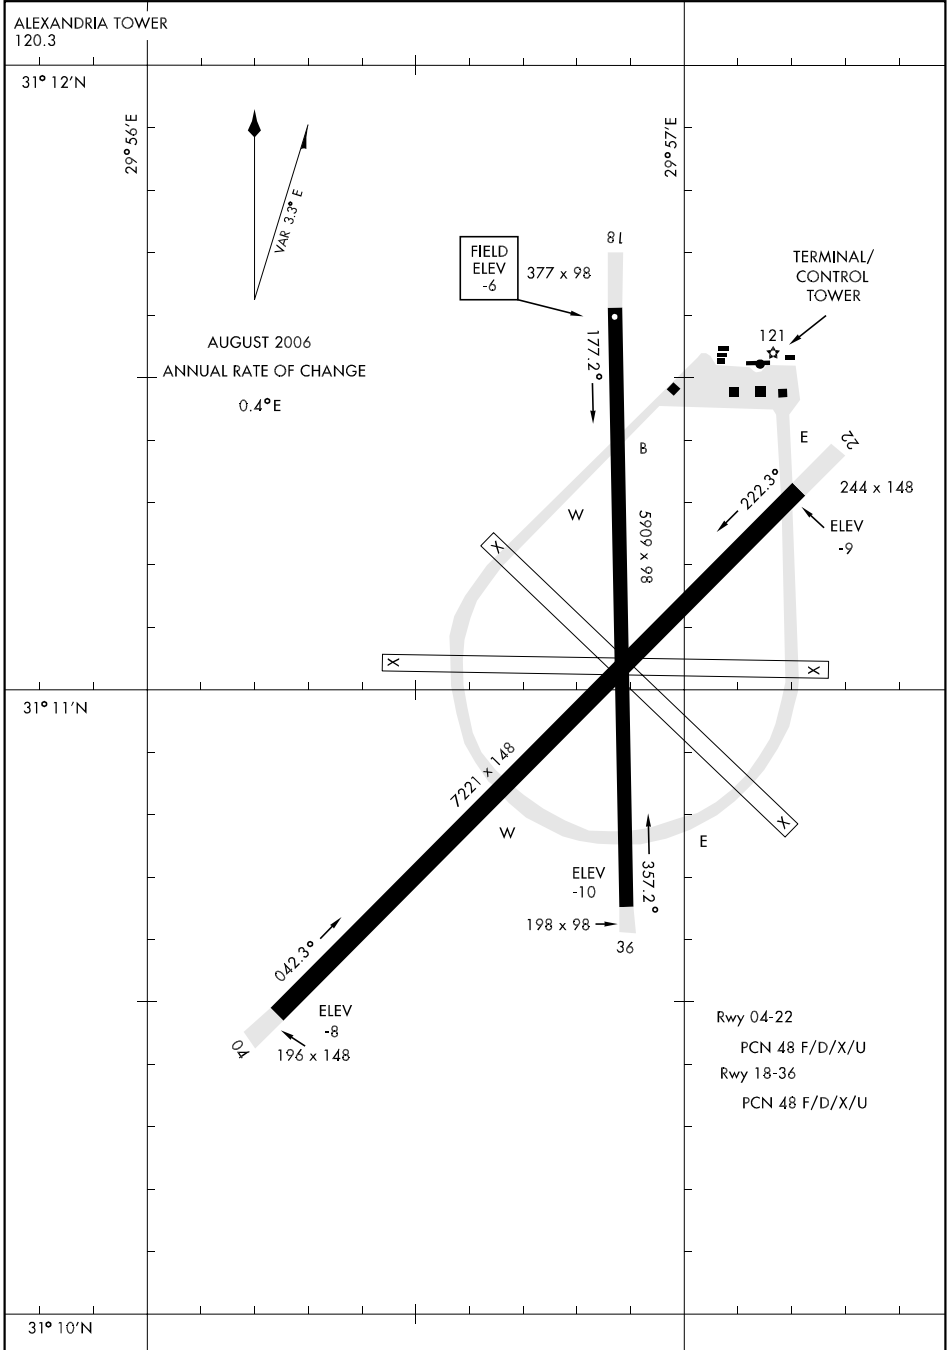

AIRPORT DIAGRAM

AFD-1628 [USN]

ALEXANDRIA INTL (HEAX)

ALEXANDRIA, EGYPT

AIRPORT DIAGRAM

ALEXANDRIA, EGYPT
ALEXANDRIA INTL (HEAX)

Effective 31 AUG 2006 - 28 SEP 2006