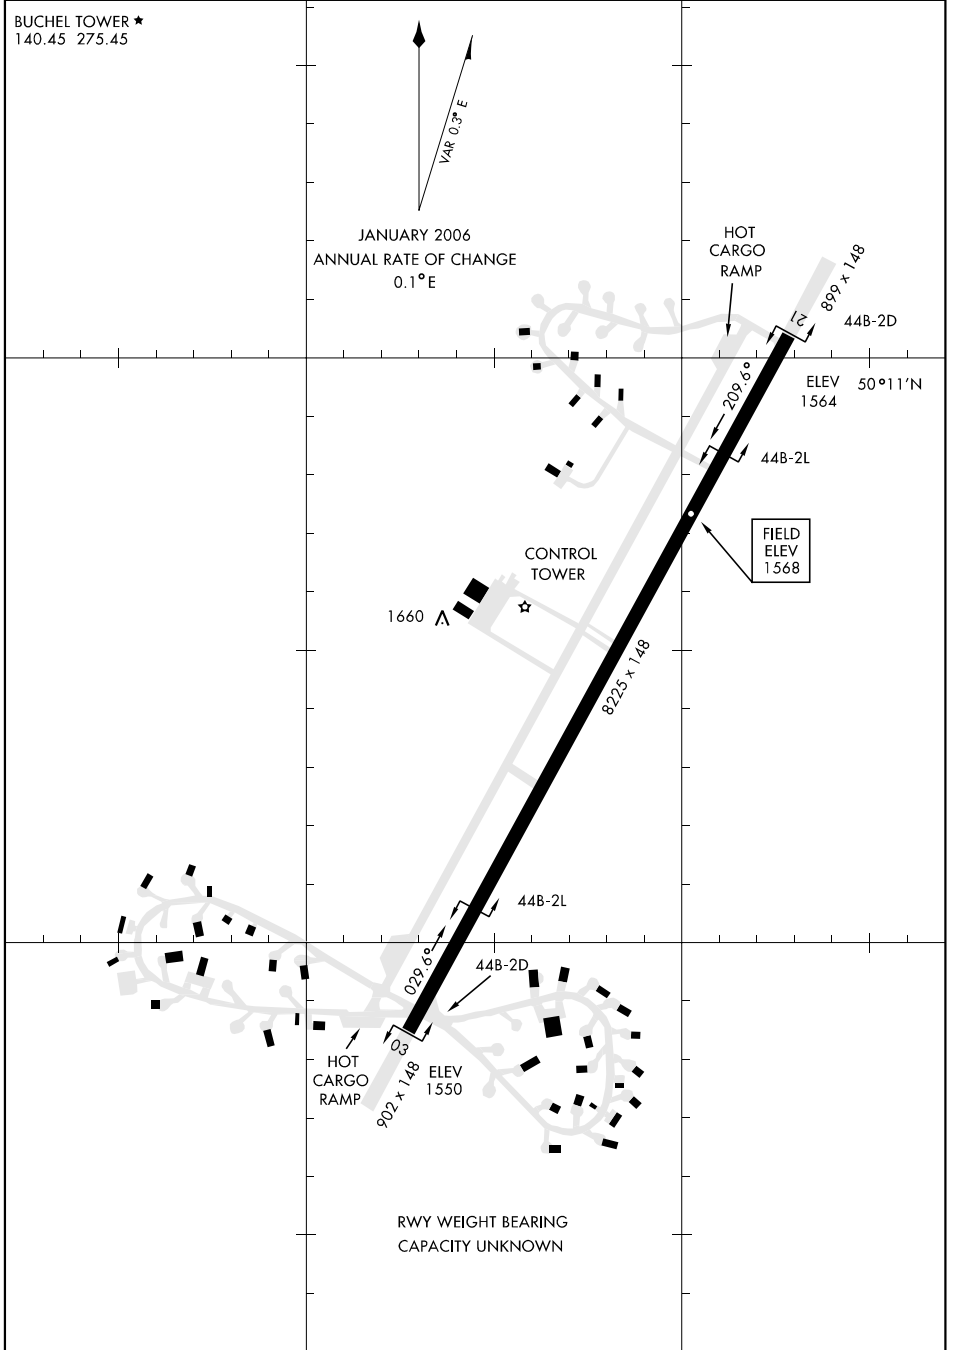

AIRPORT DIAGRAM

[USAF] AFD-2755 (GAF)

BUCHEL (ETSB)

BUCHEL, GERMANY

BUCHEL TOWER ★
140.45 275.45

JANUARY 2006
ANNUAL RATE OF CHANGE
0.1° E

AIRPORT DIAGRAM

BUCHEL, GERMANY

BUCHEL (ETSB)

Effective 31 AUG 2006 - 28 SEP 2006