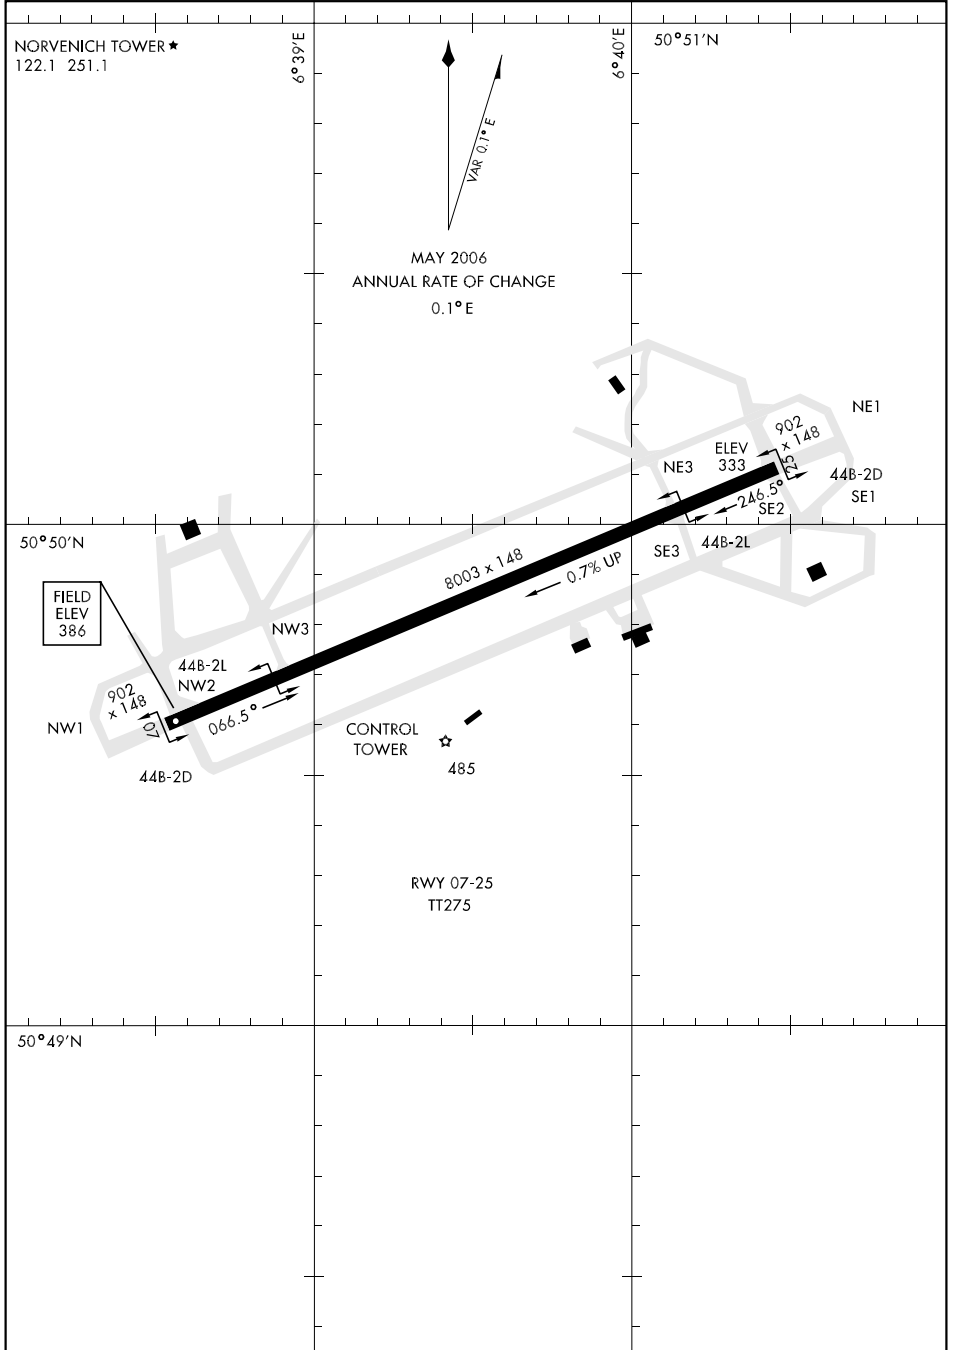

AIRPORT DIAGRAM

[USAF] AFD-2756 (GAF)

NORVENICH (ETNN)

NORVENICH, GERMANY

AIRPORT DIAGRAM

NORVENICH, GERMANY

NORVENICH (ETNN)

Effective 31 AUG 2006 - 28 SEP 2006