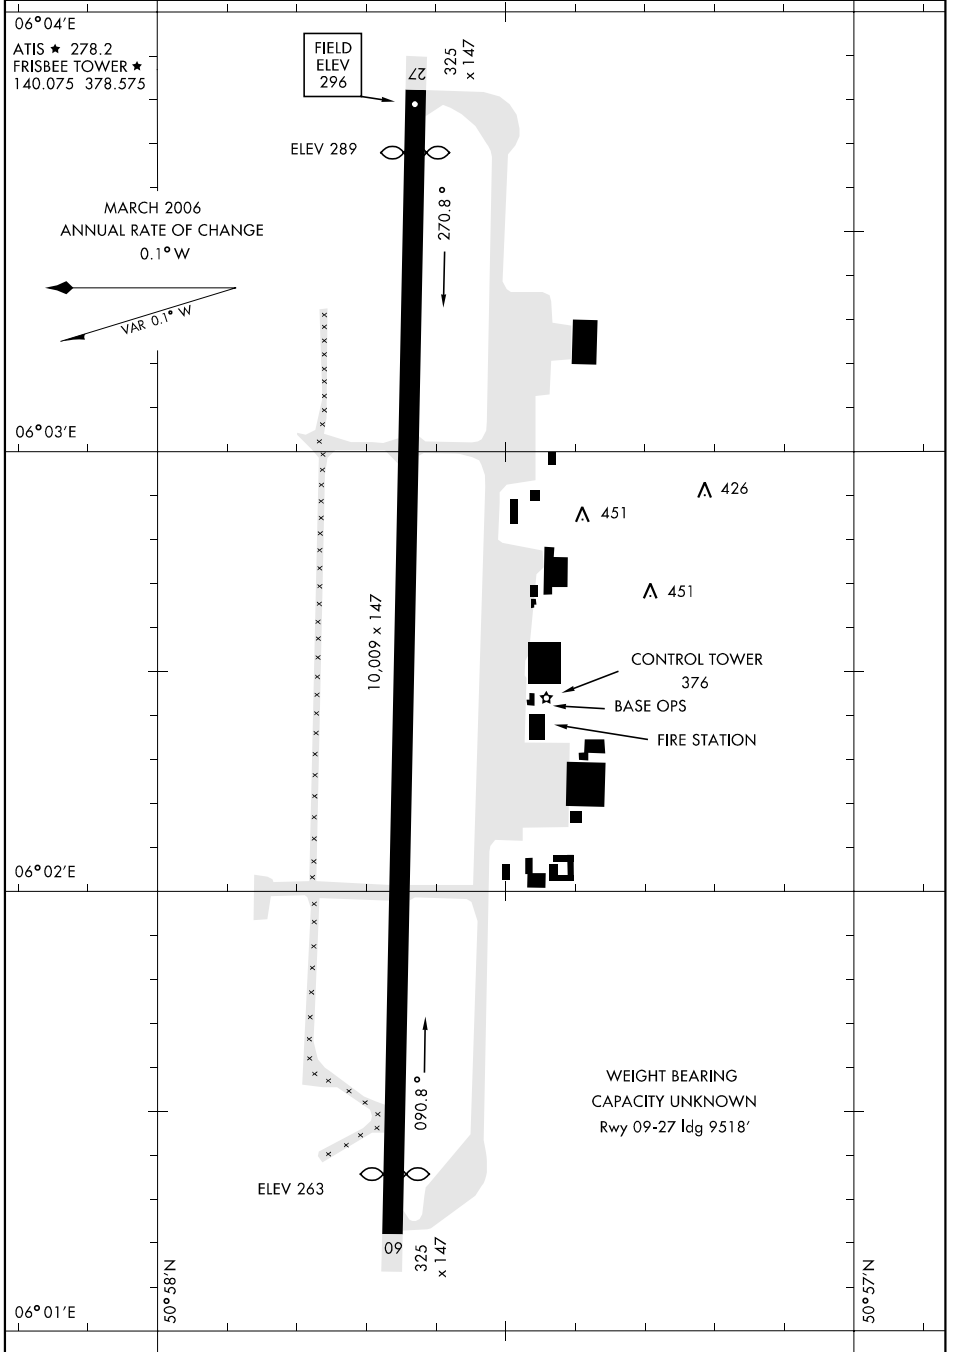

AIRPORT DIAGRAM

[USAF] AFD-1945 (GAF)

GEILENKIRCHEN (ETNG)

GEILENKIRCHEN, GERMANY

AIRPORT DIAGRAM

GEILENKIRCHEN, GERMANY

GEILENKIRCHEN (ETNG)

Effective 31 AUG 2006 - 28 SEP 2006