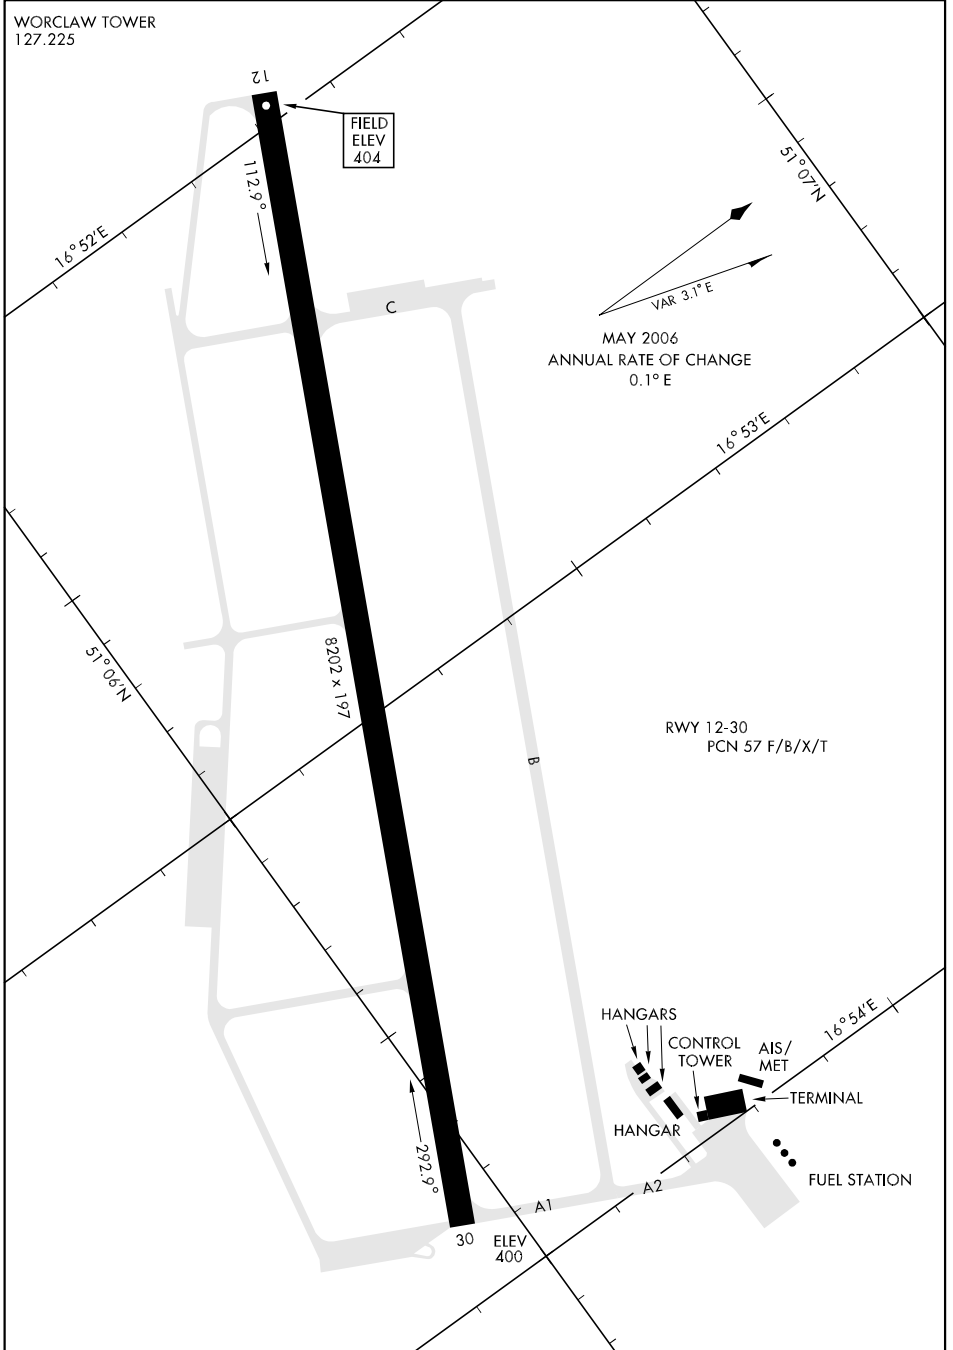

# AIRPORT DIAGRAM

[USAF] AFD-2675

STRACHOWICE (EPWR)

WROCLAW, POLAND

WORCLAW TOWER  
127.225

# AIRPORT DIAGRAM

WROCLAW, POLAND  
STRACHOWICE (EPWR)

Effective 31 AUG 2006 - 28 SEP 2006