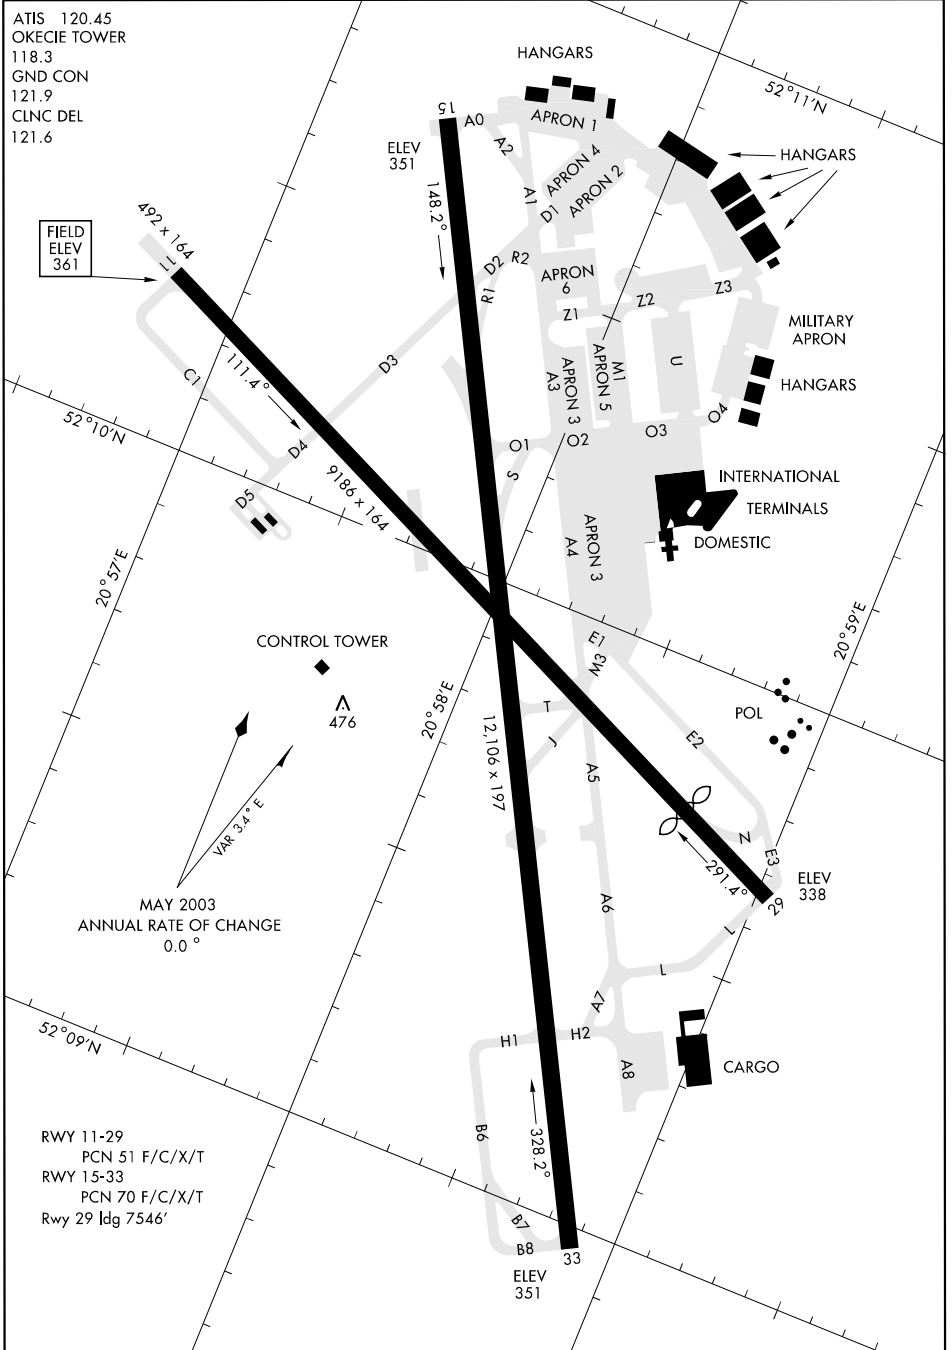

03135

AIRPORT DIAGRAM

[USAF] AFD-7303 (PL)

OKECIE (EPWA)
WARSAWA, POLAND

ATIS 120.45
OKECIE TOWER
118.3
GND CON
121.9
CLNC DEL
121.6

AIRPORT DIAGRAM

WARSAWA, POLAND
OKECIE (EPWA)

Effective 31 AUG 2006 - 28 SEP 2006