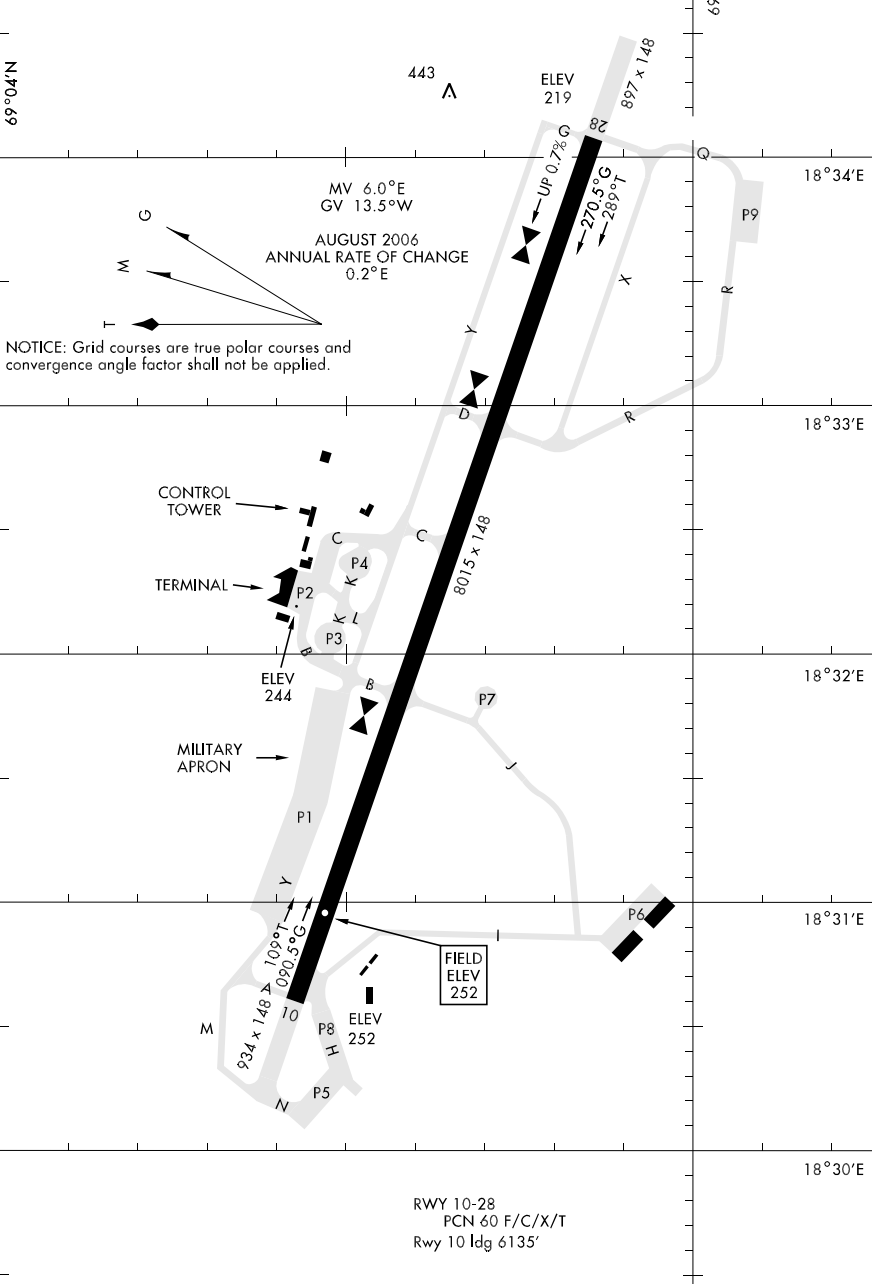

ATIS ★ 129.725  
BARDUFLOSS TOWER ★  
118.1 280.7

Effective 31 AUG 2006 - 28 SEP 2006