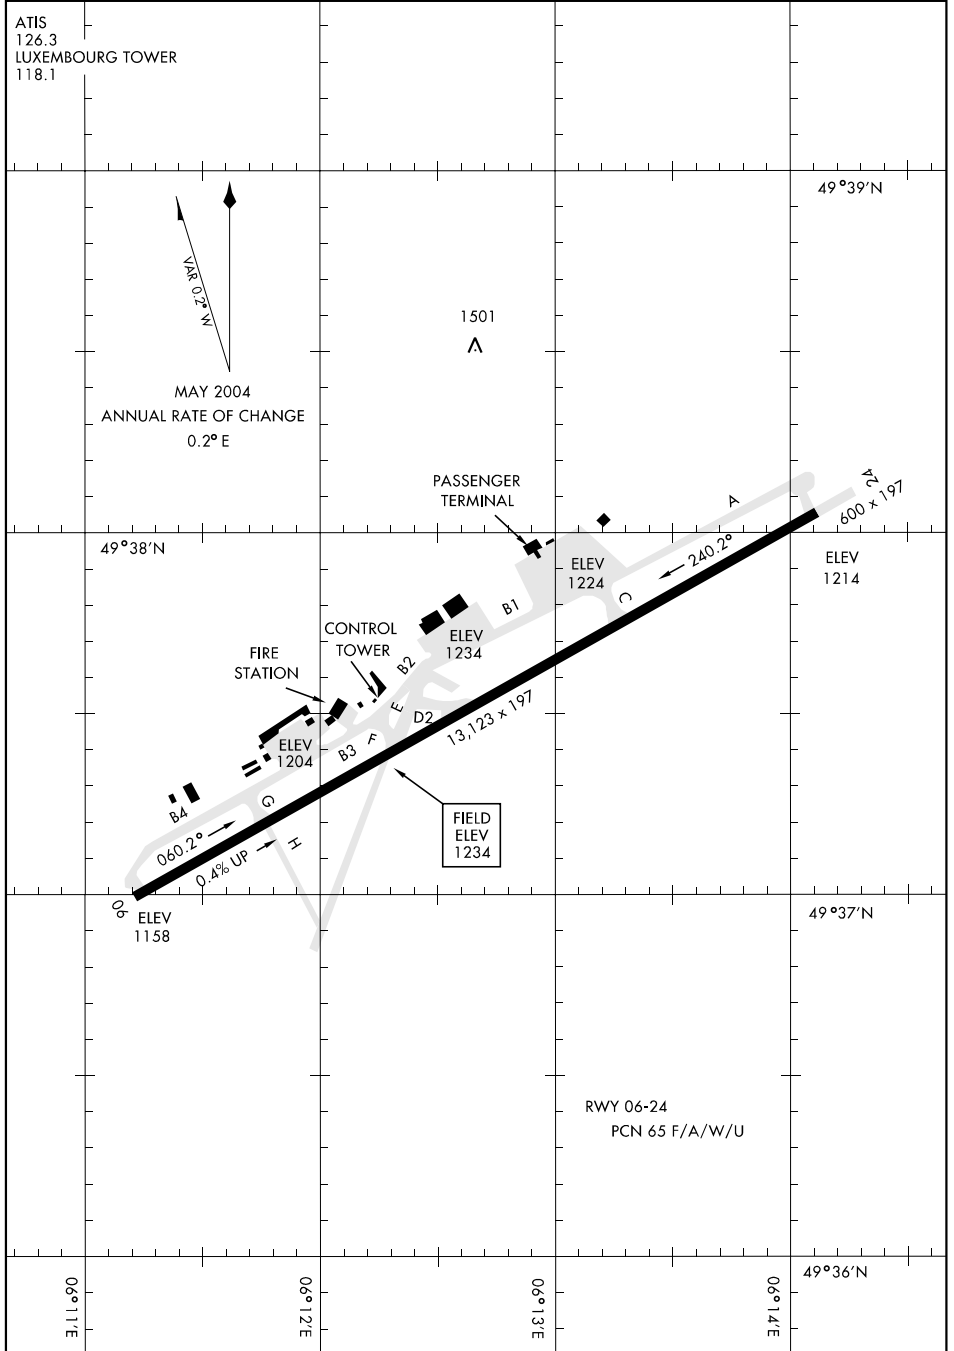

AIRPORT DIAGRAM

[USAF] AFD-2903 (BE/LU)

LUXEMBOURG (ELLX)

LUXEMBOURG, LUXEMBOURG

AIRPORT DIAGRAM

LUXEMBOURG, LUXEMBOURG

LUXEMBOURG (ELLX)

Effective 31 AUG 2006 - 28 SEP 2006