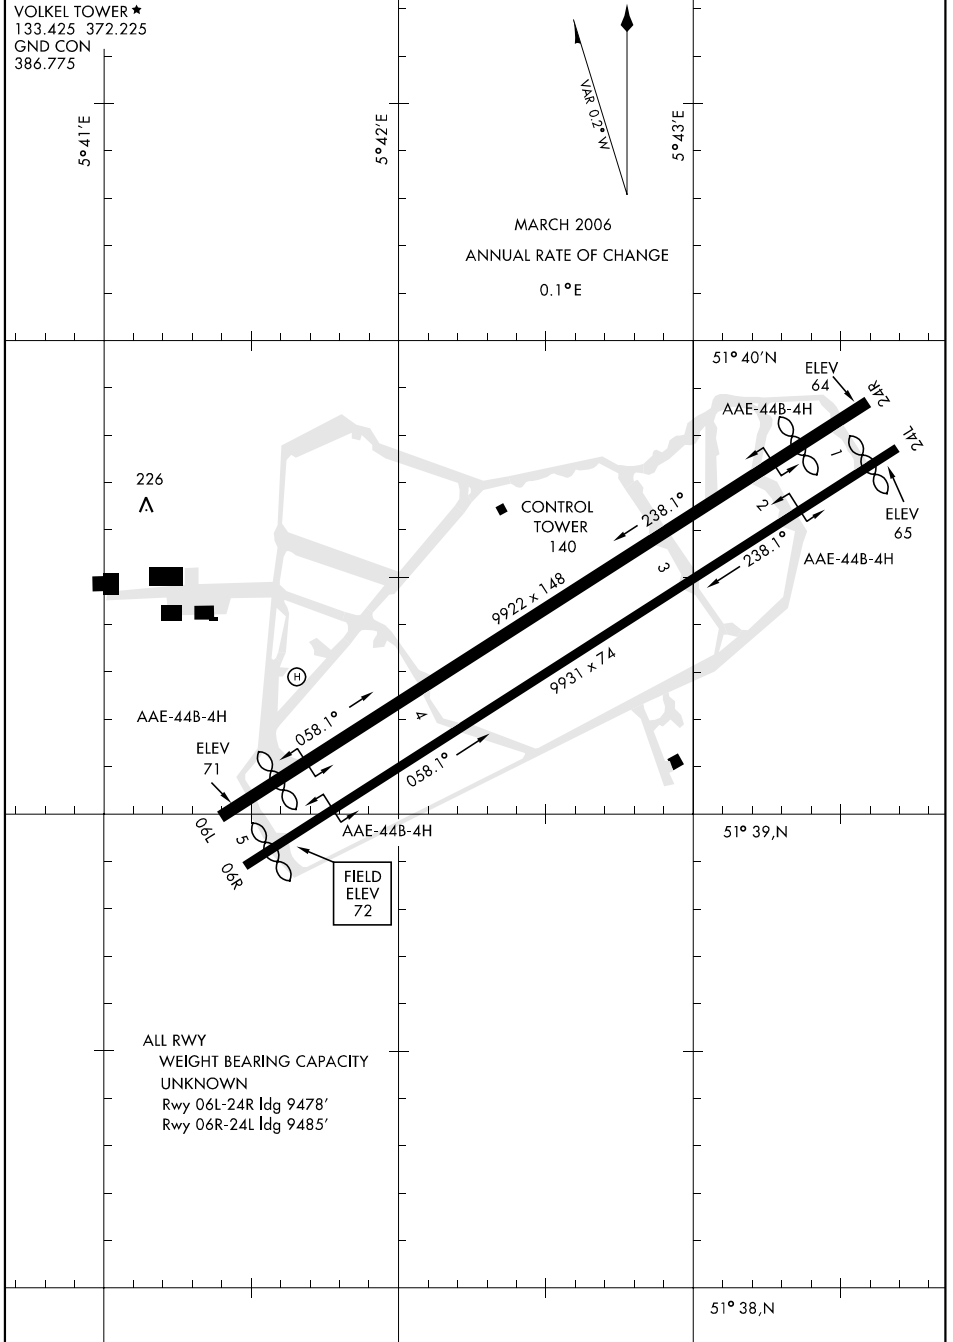

# AIRPORT DIAGRAM

[USAF] AFD-2258 (RNLAf)

VOLKEL (EHVK)  
VOLKEL, NETHERLANDS

# AIRPORT DIAGRAM

VOLKEL, NETHERLANDS  
VOLKEL (EHVK)

Effective 31 AUG 2006 - 28 SEP 2006