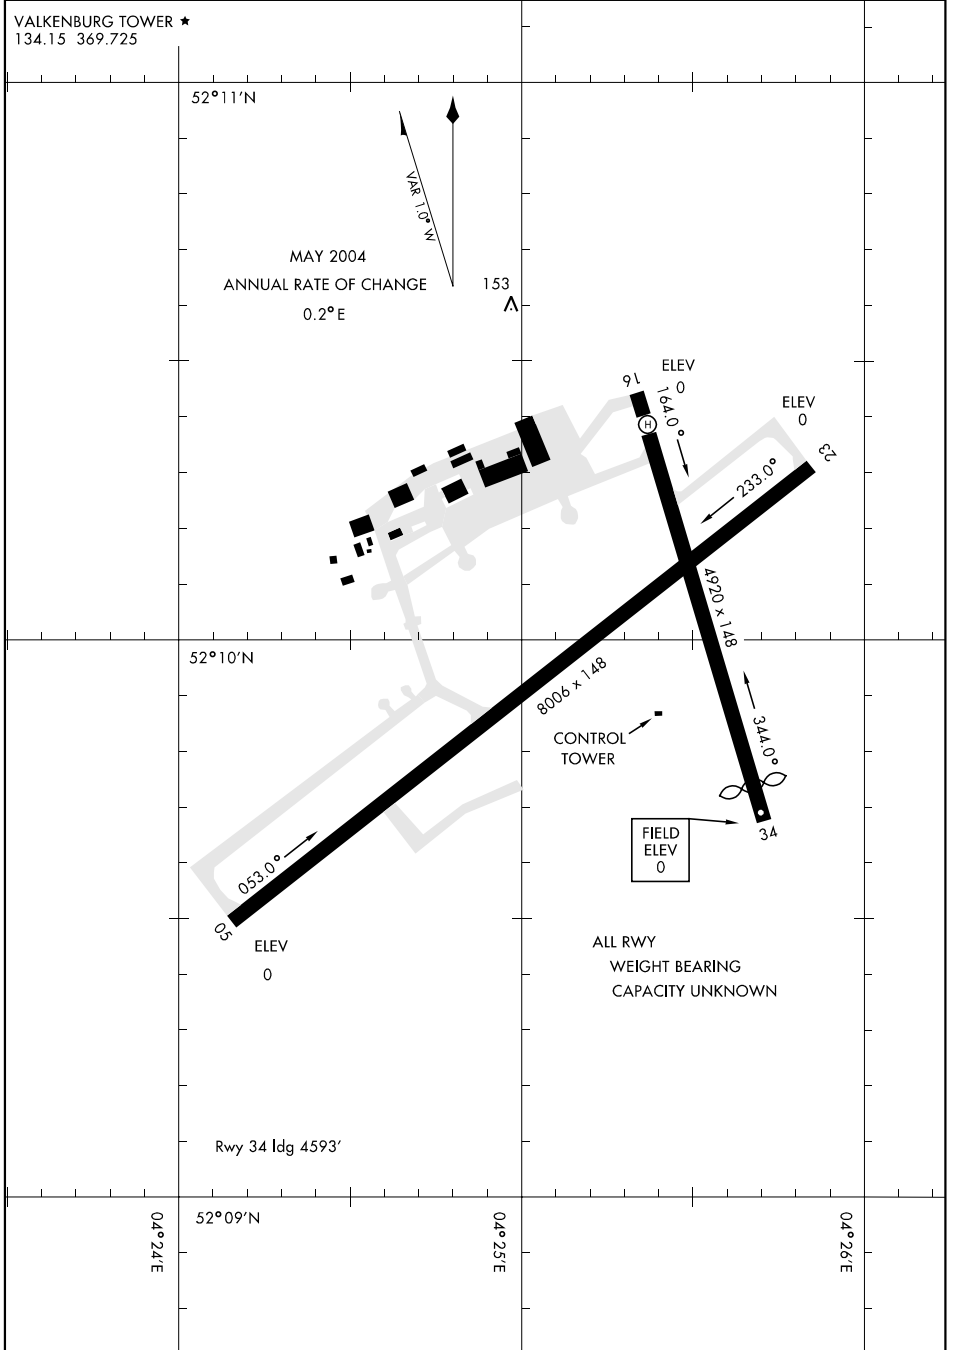

AIRPORT DIAGRAM

[USA] AFD-8025 (RNN)

VALKENBURG (EHVB)

LEIDEN, NETHERLANDS

VALKENBURG TOWER ★
134.15 369.725

AIRPORT DIAGRAM

LEIDEN, NETHERLANDS
VALKENBURG (EHVB)

Effective 22 DEC 2005 - 19 JAN 2006