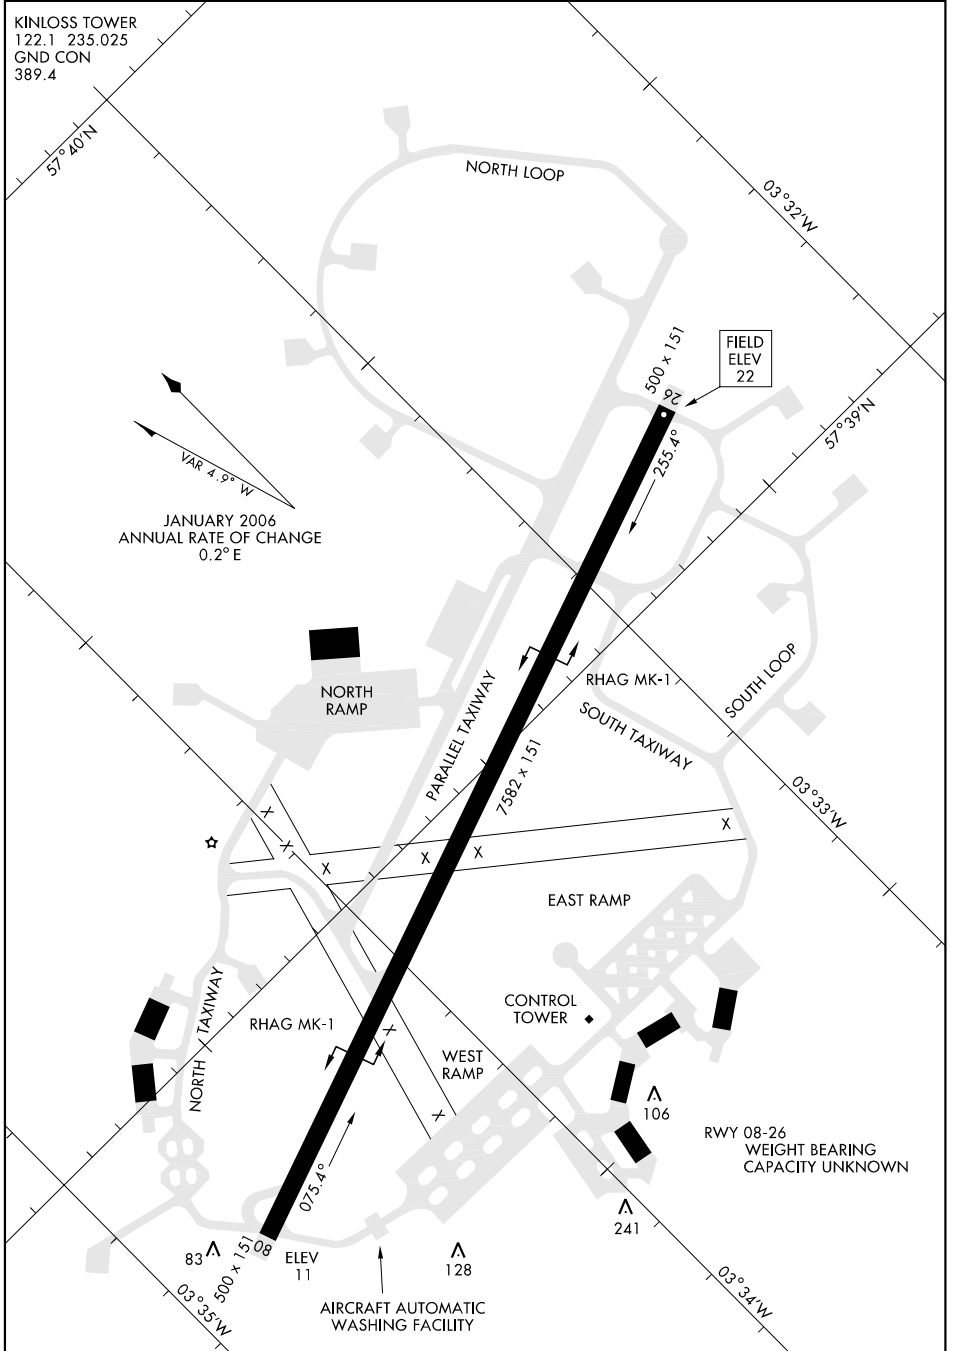

06019

AIRPORT DIAGRAM

AFD-3402 [USN]

KINLOSS (EGQK)

ELGIN, SCOTLAND

KINLOSS TOWER
122.1 235.025
GND CON
389.4

AIRPORT DIAGRAM

WGS DATUM

ELGIN, SCOTLAND

KINLOSS (EGQK)

Effective 31 AUG 2006 - 28 SEP 2006