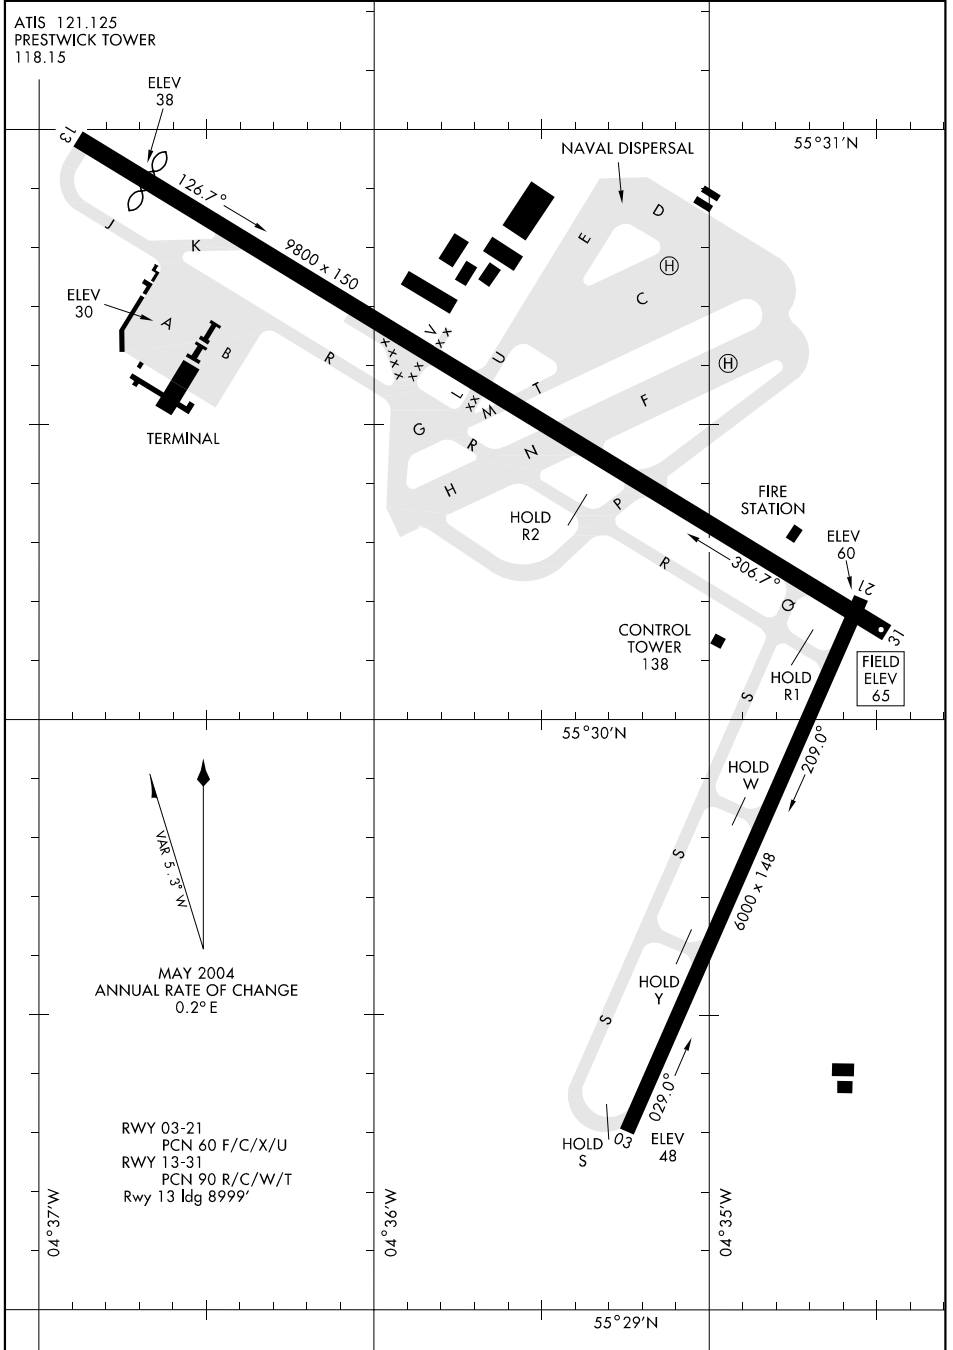

AIRPORT DIAGRAM

[USAF] AFD-1163

PRESTWICK (EGPK)

PRESTWICK, SCOTLAND

ATIS 121.125
PRESTWICK TOWER
118.15

AIRPORT DIAGRAM

WGS DATUM

PRESTWICK, SCOTLAND

PRESTWICK (EGPK)

Effective 31 AUG 2006 - 28 SEP 2006