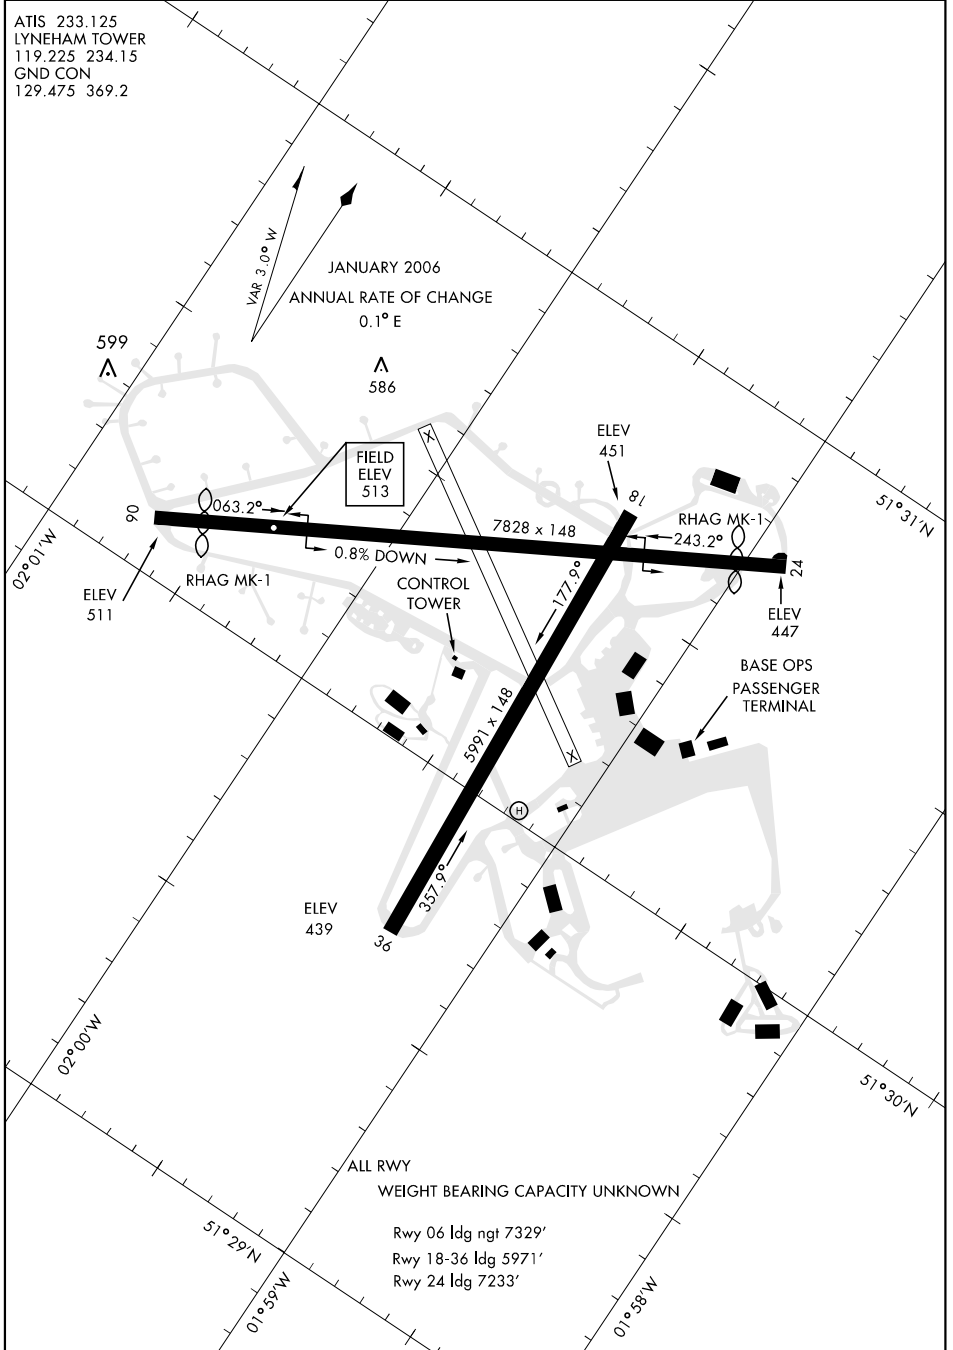

AIRPORT DIAGRAM

[USAF] AFD-1174 (RAF)

LYNEHAM (EGDL)

SWINDON, ENGLAND

ATIS 233.125
LYNEHAM TOWER
119.225 234.15
GND CON
129.475 369.2

AIRPORT DIAGRAM

SWINDON, ENGLAND

LYNEHAM (EGDL)