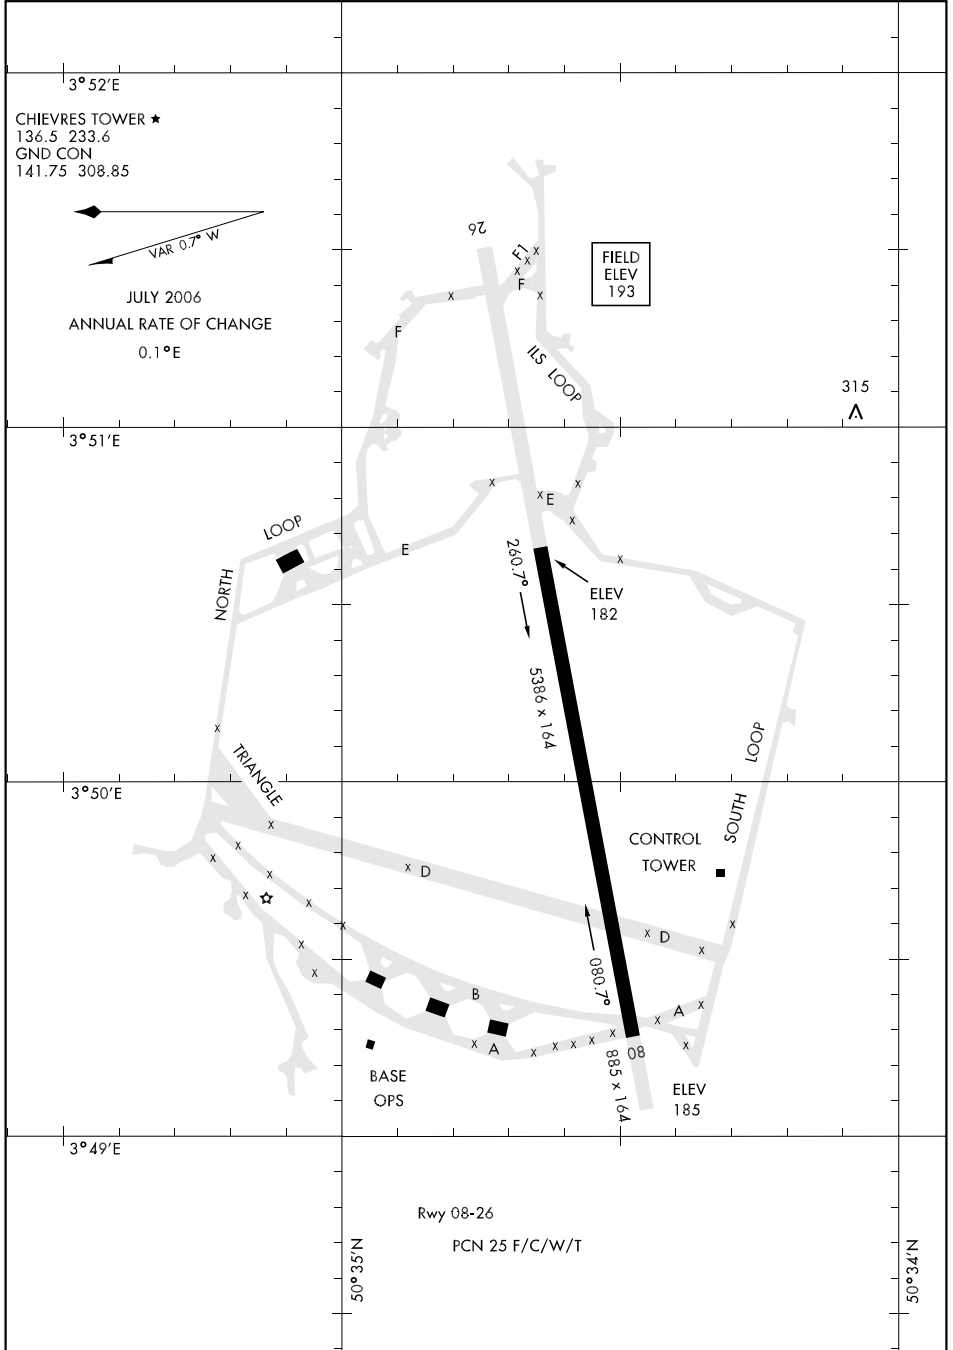

# AIRPORT DIAGRAM

AFD-1440 [USAF]

CHIEVRES AB (EBCV)

CHIEVRES, BELGIUM

# AIRPORT DIAGRAM

CHIEVRES, BELGIUM

CHIEVRES AB (EBCV)

Effective 31 AUG 2006 - 28 SEP 2006