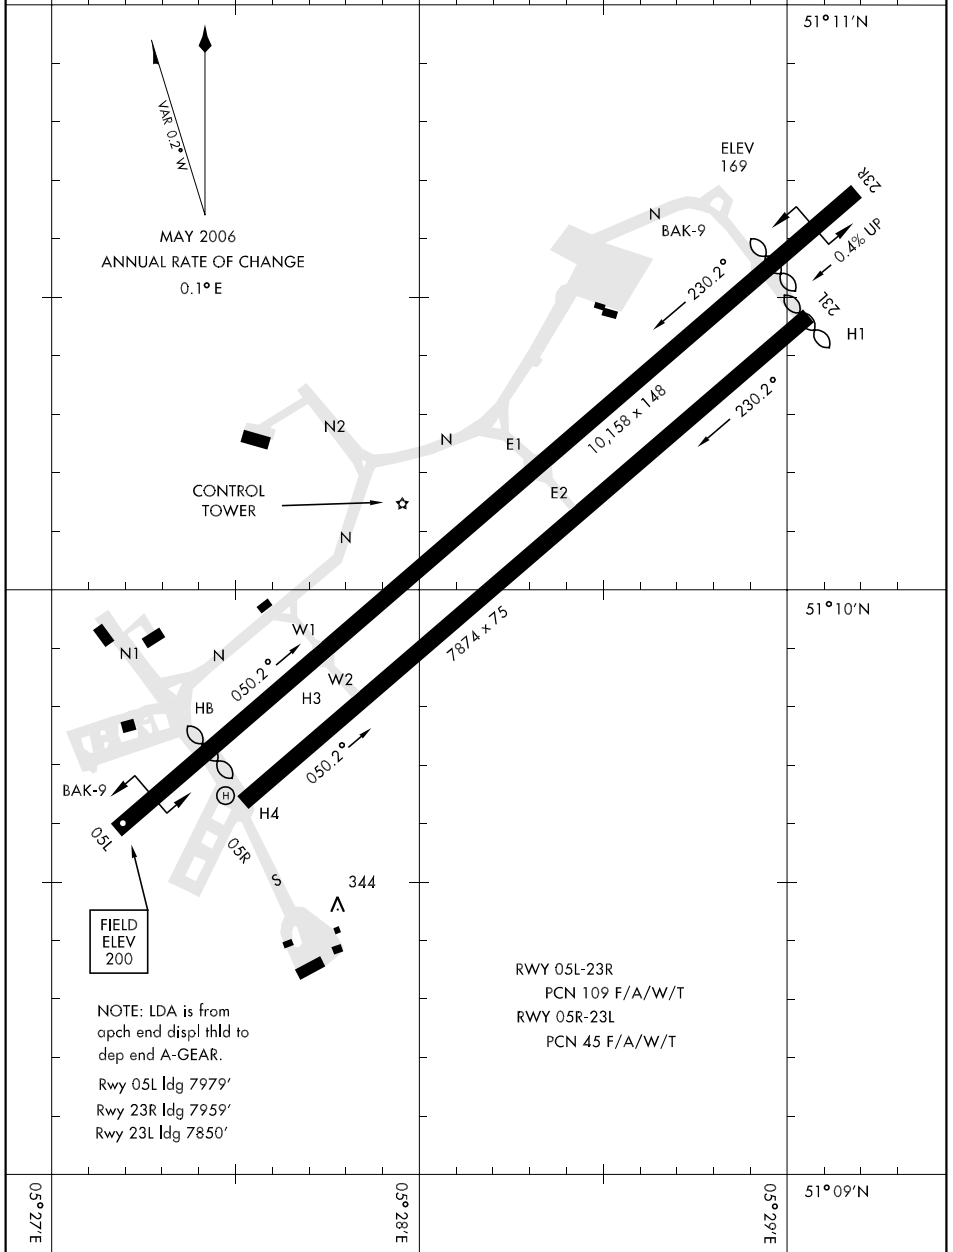

AIRPORT DIAGRAM

[USAF] AFD-2738 (BAF)

KLEINE-BROGEL (EBBL)

KLEINE BROGEL, BELGIUM

KLEINE-BROGEL TOWER ★
 122.1 314.375
 GND CON
 122.1 278.925

MAY 2006
 ANNUAL RATE OF CHANGE
 0.1° E

NOTE: LDA is from
 opch end displ thld to
 dep end A-GEAR.
 Rwy 05L ldg 7979'
 Rwy 23R ldg 7959'
 Rwy 23L ldg 7850'

RWY 05L-23R
 PCN 109 F/A/W/T
 RWY 05R-23L
 PCN 45 F/A/W/T

AIRPORT DIAGRAM

KLEINE BROGEL, BELGIUM

KLEINE-BROGEL (EBBL)

Effective 31 AUG 2006 - 28 SEP 2006