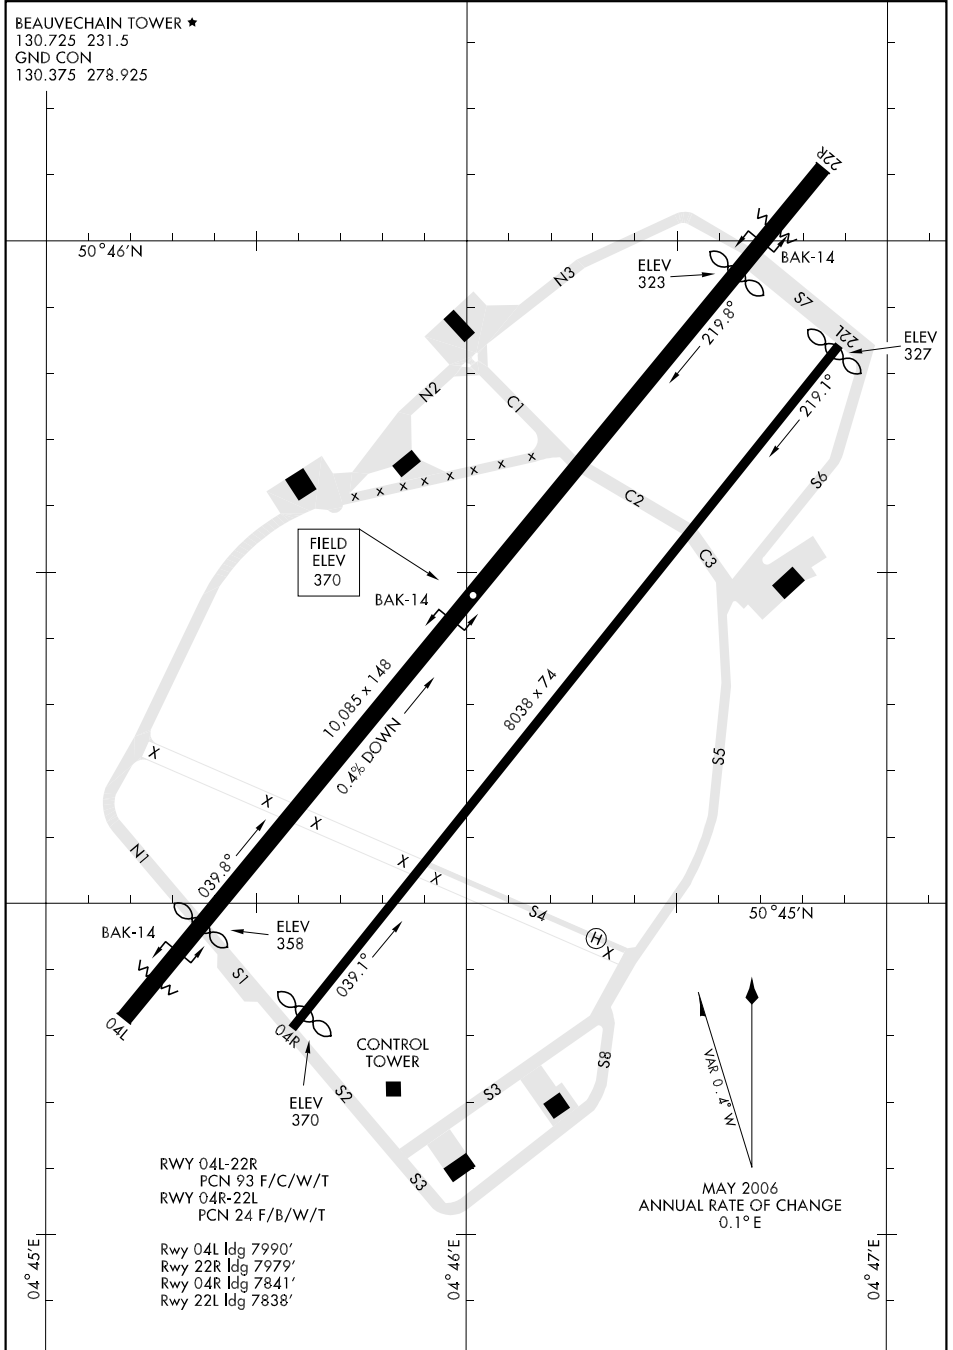

06131

AIRPORT DIAGRAM

[USAF] AFD-21 56 (BAF)

BEAUVECHAIN (EBBE)

BEAUVECHAIN, BELGIUM

BEAUVECHAIN TOWER ★
 130.725 231.5
 GND CON
 130.375 278.925

Rwy 04L-22R
 PCN 93 F/C/W/T
 Rwy 04R-22L
 PCN 24 F/B/W/T

Rwy 04L Idg 7990'
 Rwy 22R Idg 7979'
 Rwy 04R Idg 7841'
 Rwy 22L Idg 7838'

AIRPORT DIAGRAM

WGS DATUM

BEAUVECHAIN, BELGIUM

BEAUVECHAIN (EBBE)

Effective 31 AUG 2006 - 28 SEP 2006