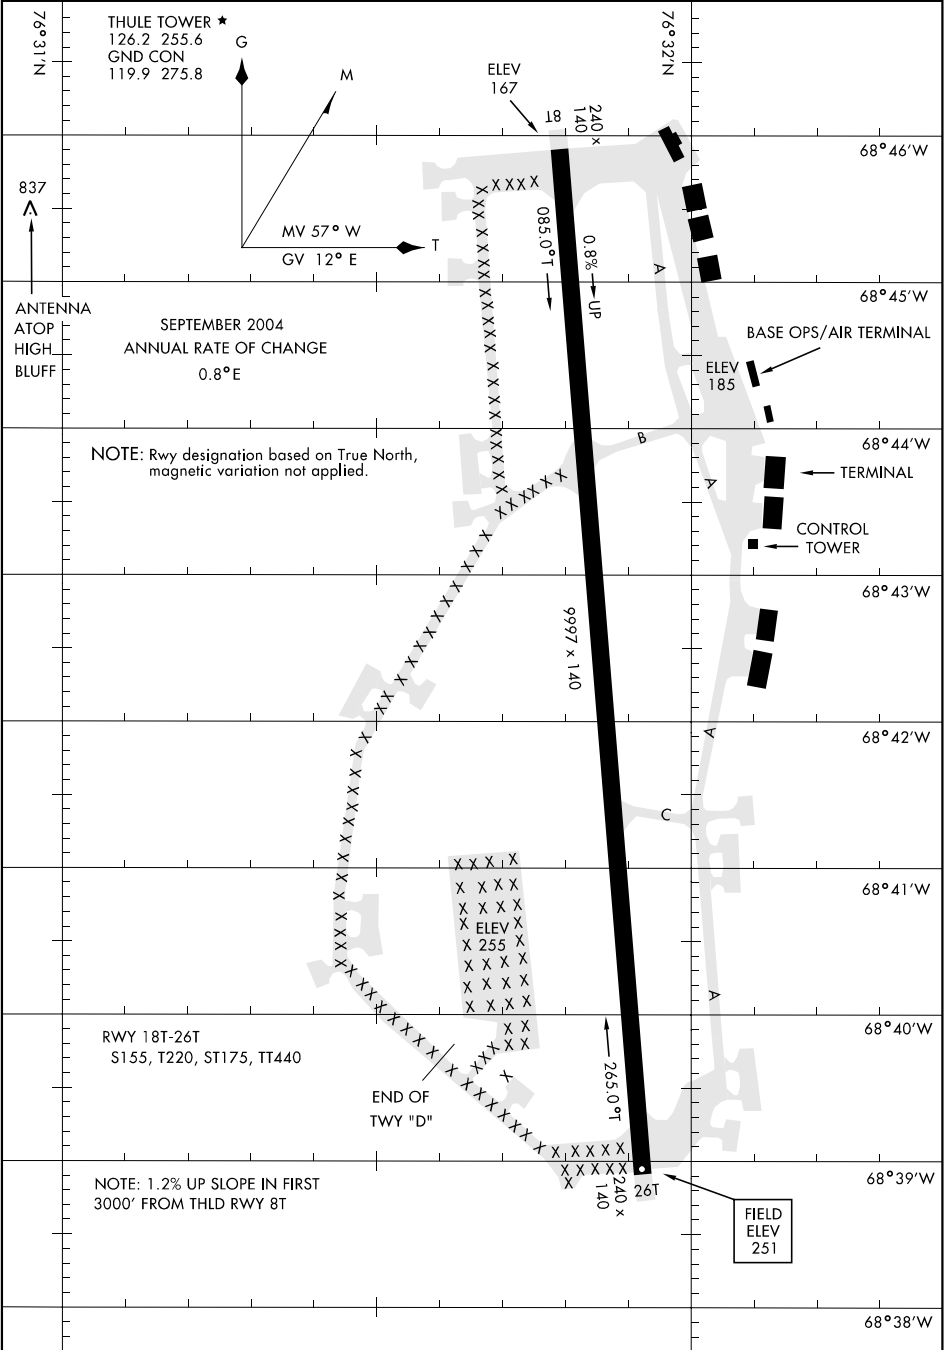

# AIRPORT DIAGRAM

AFD-1958 [USAF]

THULE AB (BGTL)

THULE, GREENLAND

# AIRPORT DIAGRAM

THULE, GREENLAND

THULE AB (BGTL)

Effective 31 AUG 2006 - 28 SEP 2006