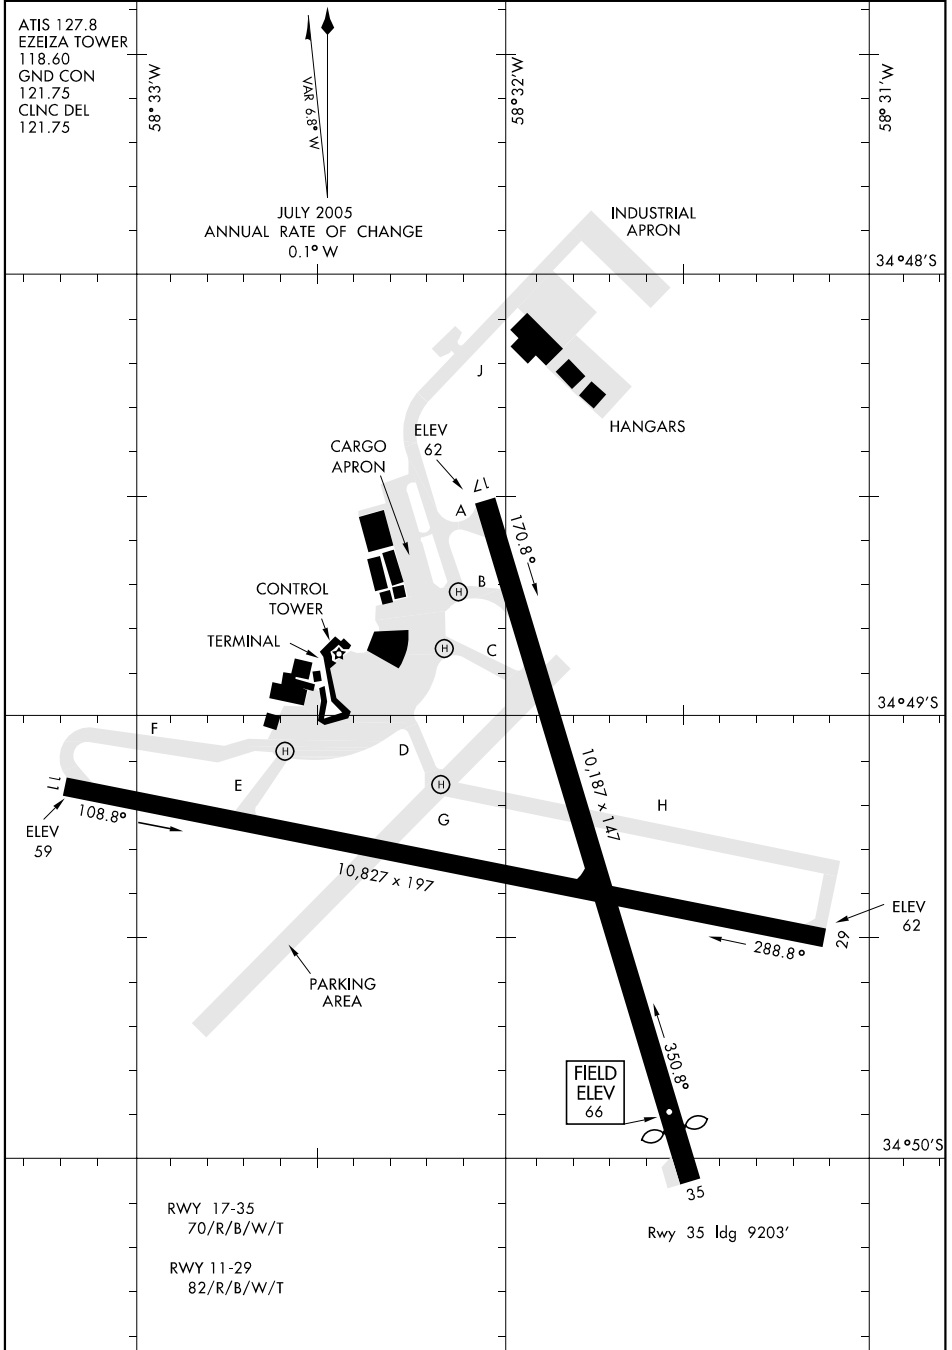

# AIRPORT DIAGRAM

AFD-2083 [USAF]

MINISTRO PISTARINI (SAEZ)

BUENOS AIRES, ARGENTINA

# AIRPORT DIAGRAM

WGS DATUM

BUENOS AIRES, ARGENTINA

MINISTRO PISTARINI (SAEZ)

Effective 31 AUG 2006 - 28 SEP 2006