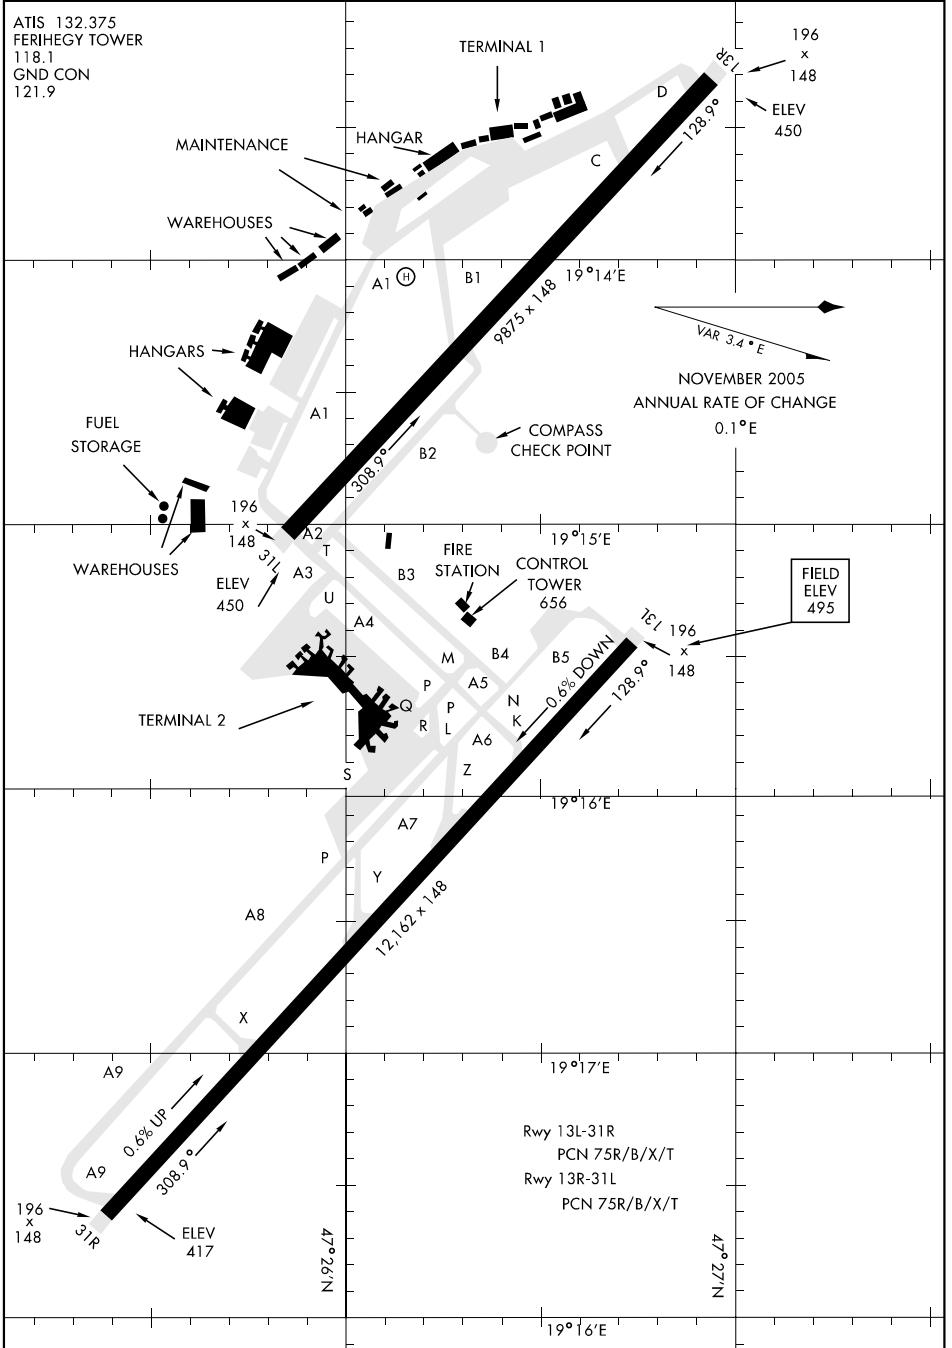

AIRPORT DIAGRAM

[USA] AFD-2530 (HU)

FERIHEGY (LHBP)

BUDAPEST, HUNGARY

ATIS 132.375
FERIHEGY TOWER
118.1
GND CON
121.9

AIRPORT DIAGRAM

BUDAPEST, HUNGARY

FERIHEGY (LHBP)