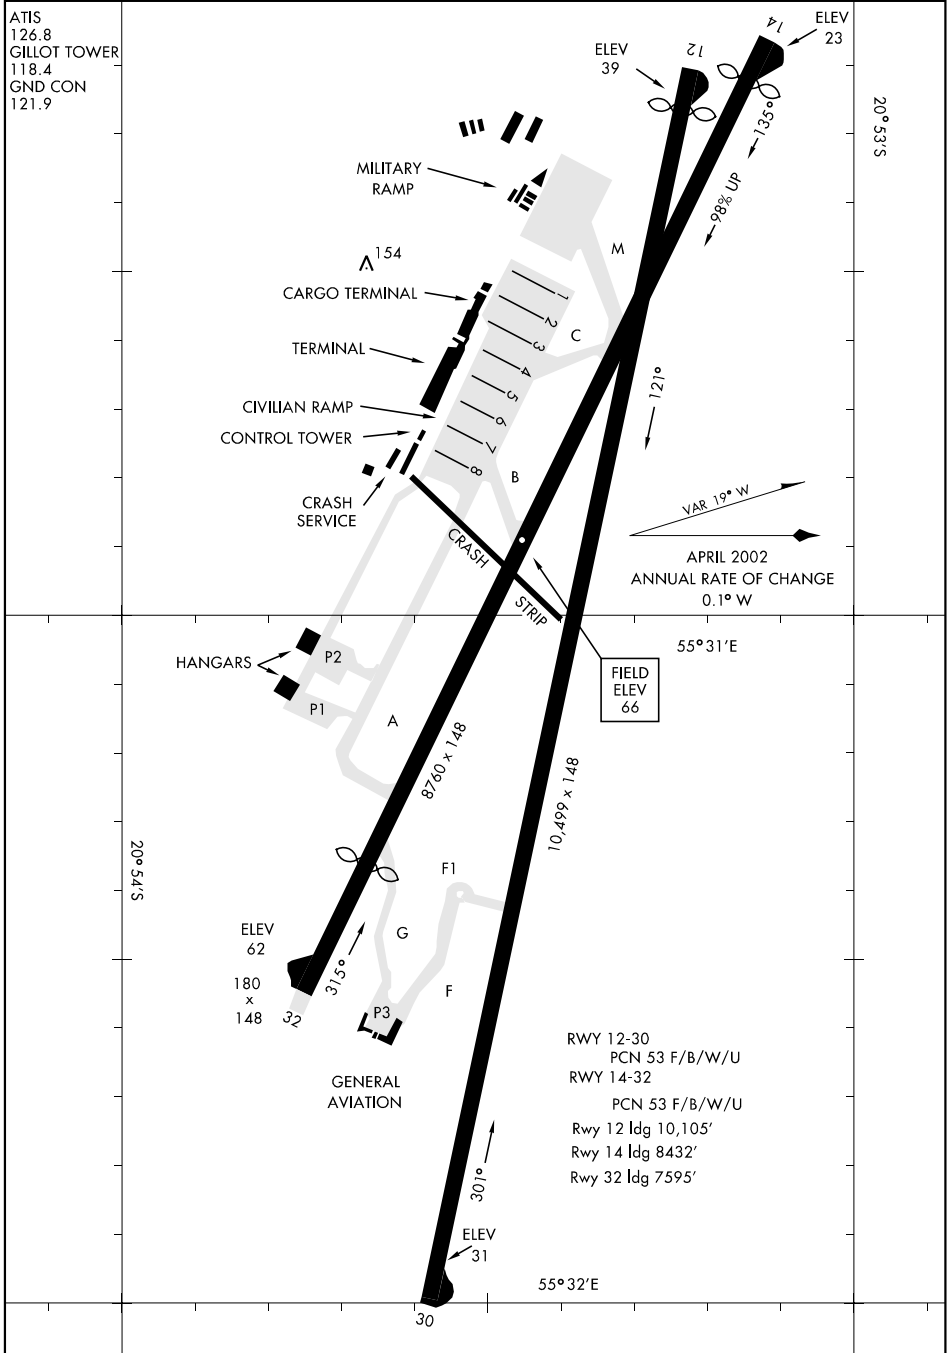

# AIRPORT DIAGRAM

[USN] AFD-2605 (FAF)

ST. DENIS/GILLOT (FMEE)

ST. DENIS, REUNION

ATIS  
126.8  
GILLOT TOWER  
118.4  
GND CON  
121.9

# AIRPORT DIAGRAM

WGS DATUM

ST. DENIS, REUNION

ST. DENIS/GILLOT (FMEE)

Effective 31 AUG 2006 - 28 SEP 2006